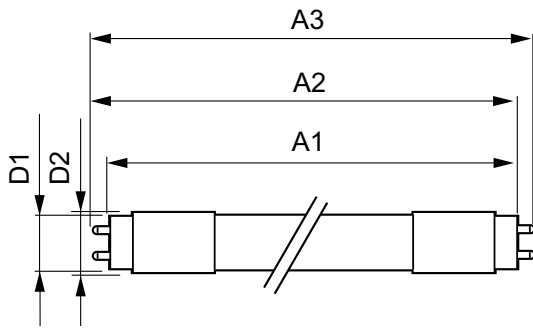

T8

Product Length	1200 mm
Approval and Application	
Energy Efficiency Label (EEL)	Not applicable
Energy Saving Product	Yes
Approval Marks	RoHS compliance UL certificate DLC compliance
Energy Consumption kWh/1000 h	- kWh
Energy Certifications	DLC Standard

Product Data

Order product name	13T8/MAS/48-840/IF21/P/DIM 10/1

EAN/UPC - Product	046677473945
Order code	473942
Local order code	473942
Numerator - Quantity Per Pack	1
Numerator - Packs per outer box	10
Material Nr. (12NC)	929001397834
Net Weight (Piece)	0.220 kg

Dimensional drawing

TLED IF MasterClass 4ft 2100lm 4000K