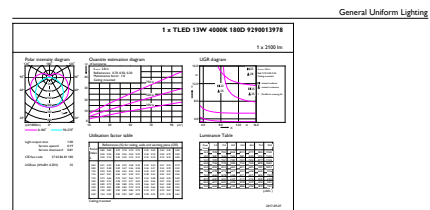

LEDtube 13W G13 2100lm