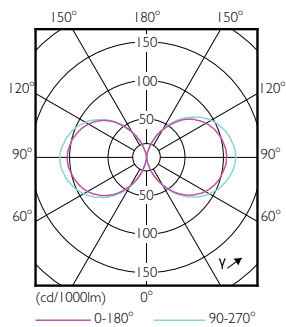

### Product data

General Information	
Cap-Base	E39 [ Single Contact Mogul Screw]
EU RoHS compliant	Yes
Nominal Lifetime (Nom)	50000 h
Switching Cycle	50000X
Technical Type	55-150W
Light Technical	
Color Code	730 [ CCT of 3000K]
Beam Angle (Nom)	360 °
Luminous Flux (Nom)	8000 lm
Color Designation	White (WH)
Correlated Color Temperature (Nom)	3000 K
Luminous Efficacy (rated) (Nom)	133.33 lm/W
Color Consistency	ANSI 3000K
Color Rendering Index (Nom)	70
LLMF At End Of Nominal Lifetime (Nom)	70 %
Operating and Electrical	
Input Frequency	50 to 60 Hz

## Dimensional drawing

HIB NAM Post top 8000lm 3000K G2

Product	D	C
55ED28/LED/730/ND 120-277V G2 4/1	105 mm	204 mm

## Photometric data

High Intensity 40W E39 ED-28 Clear 3000K

HIB NAM Trueforce 55W E39 Clear 730 36D ND

HIB NAM Trueforce 55W E39 Clear 730 36D ND