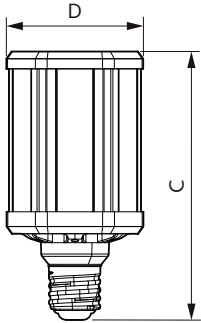

### Product data

General Information	
Cap-Base	E39 [ Single Contact Mogul Screw]
EU RoHS compliant	Yes
Nominal Lifetime (Nom)	50000 h
Switching Cycle	50000X
Technical Type	55-150W
Light Technical	
Color Code	730 [ CCT of 3000K]
Beam Angle (Nom)	360 °
Luminous Flux (Nom)	8000 lm
Color Designation	White (WH)
Correlated Color Temperature (Nom)	3000 K
Luminous Efficacy (rated) (Nom)	133.33 lm/W
Color Consistency	ANSI 3000K
Color Rendering Index (Nom)	70
LLMF At End Of Nominal Lifetime (Nom)	70 %
Operating and Electrical	
Input Frequency	50 to 60 Hz

Power (Rated) (Nom)	55 W
Lamp Current (Nom)	460 mA
Wattage Equivalent	150 W
Starting Time (Nom)	0.5 s
Warm Up Time to 60% Light (Nom)	0.5 s
Power Factor (Nom)	0.9
Voltage (Nom)	120-277 V
Temperature	
T-Case Maximum (Nom)	80 °C
Controls and Dimming	
Dimmable	No
Mechanical and Housing	
Bulb Finish	Clear
Bulb Shape	Others
Approval and Application	
Energy Consumption kWh/1000 h	- kWh

## Dimensional drawing

HIB NAM Post top 8000lm 3000K G2

Product	D	C
55ED28/LED/730/ND 120-277V G2 4/1	105 mm	204 mm