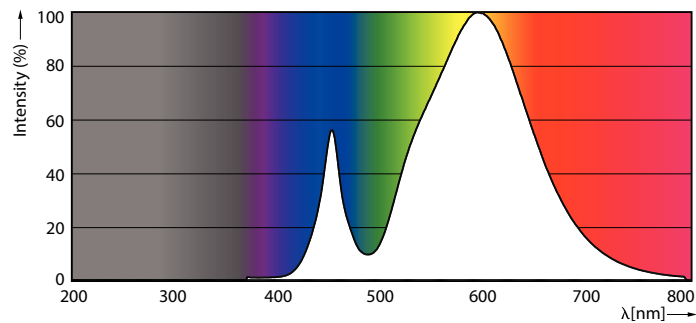

Photometric data

High Intensity 40W E39 ED-28 Clear 3000K