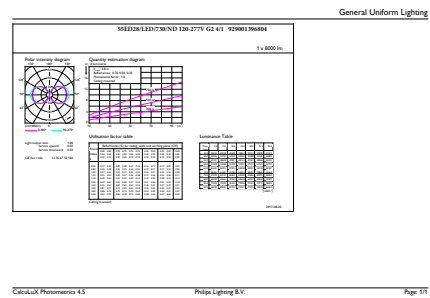

HIB NAM Trueforce 55W E39 Clear 730 36D ND