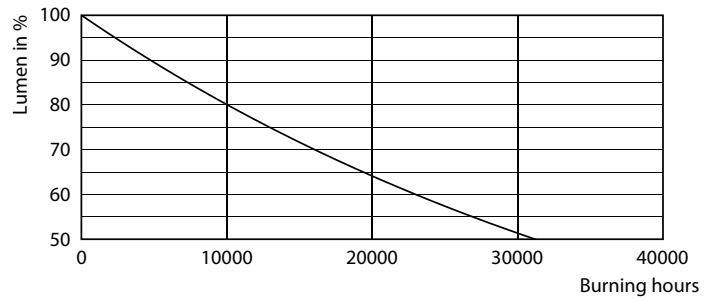

LED Specialty Lamps

Lifetime

15K LED

15K LMP