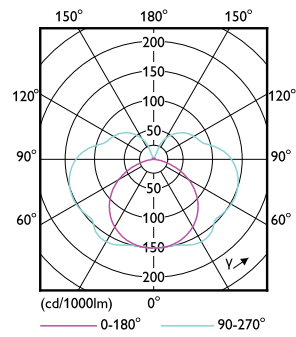

LED Specialty Lamps

Dimensional drawing

C

Product	D	C
14R7S/PER/830/ND/120V 4/1BC	29 mm	119 mm

Linear 120V 15-100W 1500lm 3000K R7S ND

Photometric data

©2021 Phosoronic LLC Page 11 of 11