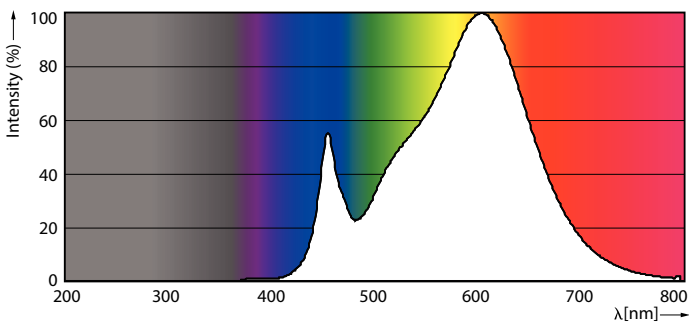

LEDlinear 14W R7S 830

LEDlinear 7,5W R7S