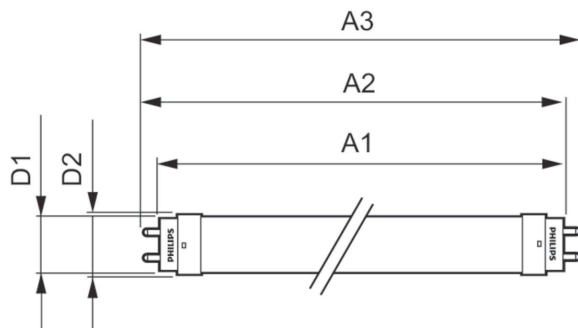

T8

14T8/COR/48-830/IF20/G/DIM 10/1

Our TLEDs are available in InstantFit (Type A / Type C) or MainsFit (Ballast bypass / Type B) versions. The InstantFit lamps work on a broad variety of ballasts and LED drivers. Only InstantFit has over 15,000 lamp & ballast combinations delivering even light output, energy savings and a long lifetime. Our MainsFit products feature a double-ended design, simplifying installation while a proprietary safety circuit minimizes a shock risk. Lamp sizes range from 2-foot to 8-foot and U-bend with a variety of lumen outputs.

T8

Product Length	1200 mm
Bulb Shape	Tube, double-ended
Approval and Application	
Energy Saving Product	Yes
Approval Marks	UL certificate RoHS compliance DLC compliance
Energy Consumption kWh/1000 h	- kWh
Energy Certifications	DLC Standard

Product Data	
Order product name	14T8/COR/48-830/IF20/G/DIM 10/1
EAN/UPC - Product	046677452407
Order code	470096
Numerator - Quantity Per Pack	1
Numerator - Packs per outer box	10
Material Nr. (12NC)	929001343034
Net Weight (Piece)	0.215 kg

Dimensional drawing

14T8 PRO LED/48-3000 IF G 10/1

Product	D1	D2	A1	A2	A3
14T8/COR/48-830/IF20/G/DIM 10/1	25.7 mm	28 mm	1198 mm	1205 mm	1212 mm

Photometric data

LEDtube 1200mm 17W G13 2100lm

LEDtube PRO 1200mm 14W G13 830 2000lm