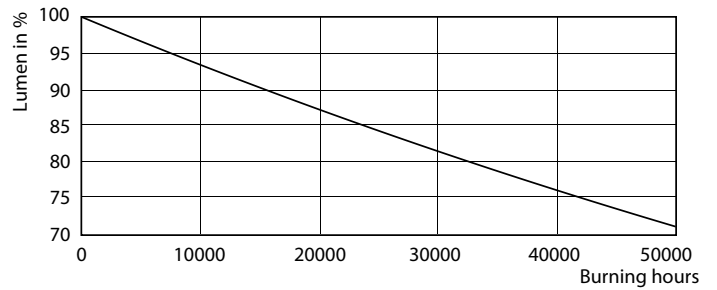

Photometric data

LEDtube PRO 1200mm 14W G13 830 2000lm

Lifetime