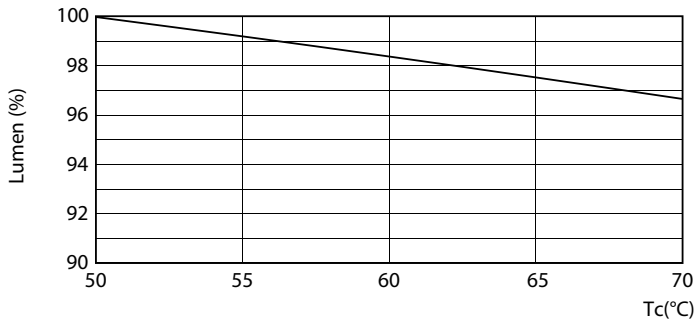

LEDtube PRO 1200mm 14W G13 2000lm

12W G13

12W G13