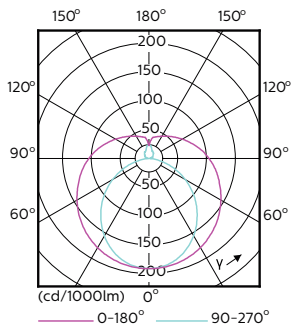

T8

Product Length	1200 mm
Bulb Shape	Tube, double-ended
Approval and Application	
Energy Saving Product	Yes
Approval Marks	UL certificate RoHS compliance DLC compliance
Energy Consumption kWh/1000 h	- kWh
Energy Certifications	DLC Standard

Product Data	
Order product name	14T8/COR/48-830/IF20/G/DIM 10/1
EAN/UPC - Product	046677452407
Order code	470096
Numerator - Quantity Per Pack	1
Numerator - Packs per outer box	10
Material Nr. (12NC)	929001343034
Net Weight (Piece)	0.215 kg

Dimensional drawing

14T8 PRO LED/48-3000 IF G 10/1

Product	D1	D2	A1	A2	A3
14T8/COR/48-830/IF20/G/DIM 10/1	25.7 mm	28 mm	1198 mm	1205 mm	1212 mm

Photometric data

LEDtube 1200mm 17W G13 2100lm

LEDtube PRO 1200mm 14W G13 830 2000lm