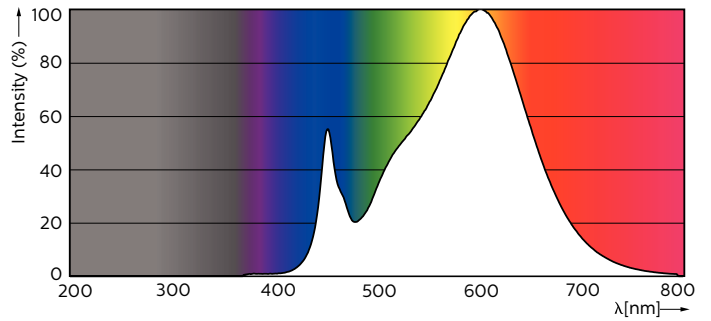

LEDtube PRO 1200mm 14W G13 830 2000lm