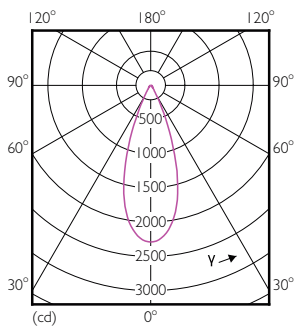

Product data

General information	
Cap-Base	E26 [Single Contact Medium Screw]
EU RoHS compliant	Yes
Nominal Lifetime (Nom)	40000 h
Switching Cycle	50000
Technical Type	12-75W
Light technical	
Color Code	940 [CCT of 4000K]
Beam Angle (Nom)	40 °
Luminous Flux (Nom)	950 lm
Luminous Intensity (Nom)	2100 cd
Color Designation	Cool White (CW)
Correlated Color Temperature (Nom)	4000 K
Luminous Efficacy (rated) (Nom)	75.00 lm/W
Color Consistency	<6
Color Rendering Index (Nom)	95
LLMF At End Of Nominal Lifetime (Nom)	70 %
Operating and electrical	
Input Frequency	60 Hz
Power (Rated) (Nom)	12 W
Lamp Current (Nom)	120 mA
Wattage Equivalent	75 W

12PAR30L/EXPERTCOLOR/F40/940/DIM

Product	D	C
12PAR30L/EXPERTCOLOR/F40/940/DIM	94.8 mm	116.1 mm

Photometric data

PAR38 17-120W 1250lm 25D 4000K E26 D

PAR30L 12-75W 950lm 40D 4000K E26 D

PAR30L 12W 950lm 40D 4000K E26