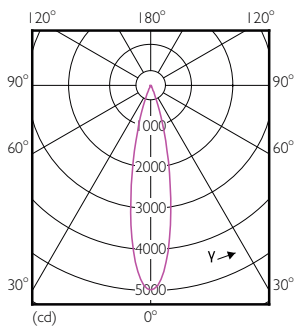

Product data

General information	
Cap-Base	E26 [Single Contact Medium Screw]
EU RoHS compliant	Yes
Nominal Lifetime (Nom)	40000 h
Switching Cycle	50000
Technical Type	12-75W
Tier	MasterClass
Light technical	
Color Code	927
Beam Angle (Nom)	40 °
Luminous Flux (Nom)	850 lm
Luminous Intensity (Nom)	1800 cd
Color Designation	Warm White (WW)
Correlated Color Temperature (Nom)	2700 K
Luminous Efficacy (rated) (Nom)	66.67 lm/W
Color Consistency	<6
Color Rendering Index (Nom)	95
LLMF At End Of Nominal Lifetime (Nom)	70 %
Operating and electrical	
Input Frequency	60 Hz
Power (Rated) (Nom)	12 W
Lamp Current (Nom)	120 mA

12PAR30L/EXPERTCOLOR/F40/927/DIM

Product	D	C
12PAR30L/EXPERTCOLOR/F40/927/DIM	94.8 mm	93.1 mm

Photometric data

PAR38 120V 17-90W 1150lm 8D 2700K E26 D

PAR30L 12-75W 850lm 40D 2700K E26 D

PAR30L 12W 850lm 40D 2700K E26