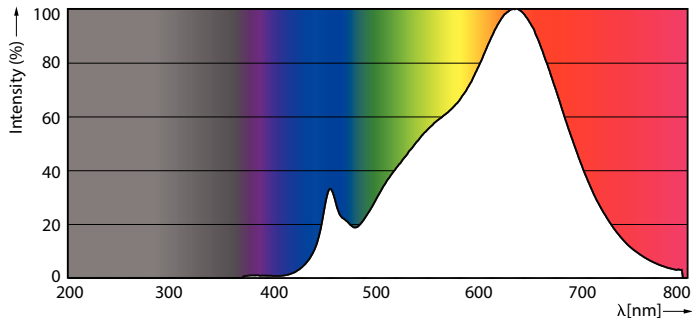

Photometric data

PAR38 120V 17-90W 1150lm 8D 2700K E26 D