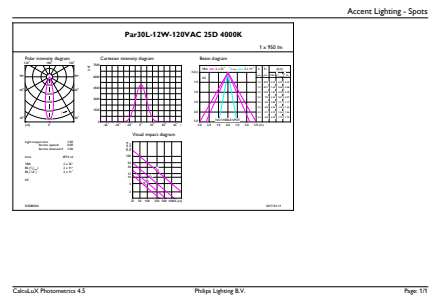

PAR30L 12-75W 850lm 40D 2700K E26 D