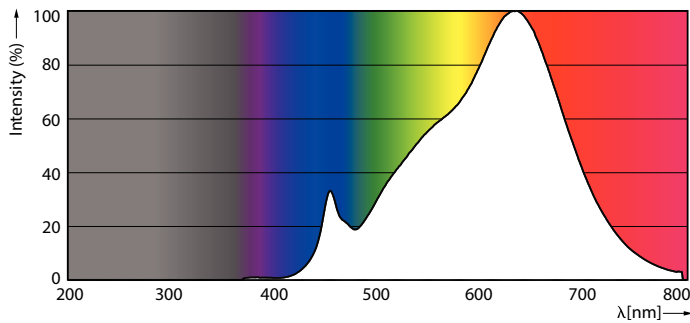

Photometric data

PAR38 120V 17-90W 1150lm 8D 2700K E26 D