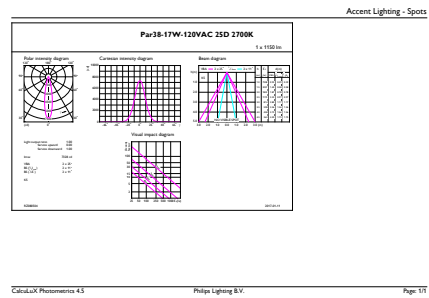

## Photometric data

PAR38 120V 17-90W 1150lm 8D 2700K E26 D

PAR38 120V 17-120W 1150lm 25D E26 D

PAR38\_17W\_1150lm\_25D\_2700K\_E26