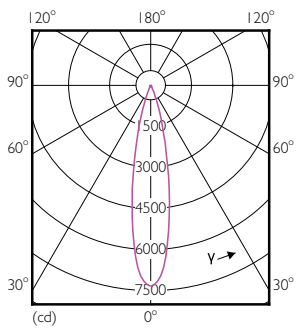

PAR38_17W_1150lm_25D_2700K_E26