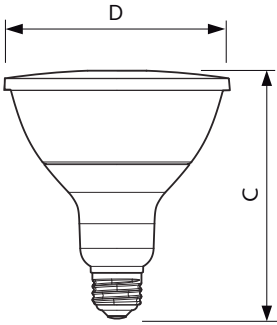

LED PAR38

Order code	470831
Numerator - Quantity Per Pack	1
Numerator - Packs per outer box	6
Material Nr. (12NC)	929001339504

Net Weight (Piece)	0.425 kg

Dimensional drawing

17PAR38/EXPERTCOLOR/F25/927/DIM/120V

Product	D	C
17PAR38/EXPERTCOLOR/F25/927/DIM/120V	120.7 mm	134.6 mm