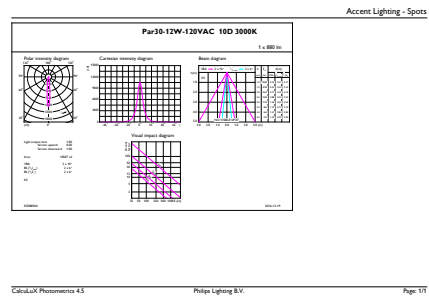

Product data

General information	
Cap-Base	E26 [Single Contact Medium Screw]
EU RoHS compliant	Yes
Nominal Lifetime (Nom)	25000 h
Switching Cycle	50000
Technical Type	12-75W
Tier	MasterClass

Light technical	
Color Code	930 [CCT of 3000K]
Beam Angle (Nom)	10 °
Luminous Flux (Nom)	880 lm
Luminous Intensity (Nom)	10000 cd
Color Designation	White (WH)
Correlated Color Temperature (Nom)	3000 K
Luminous Efficacy (rated) (Nom)	73 lm/W
Color Consistency	<6
Color Rendering Index (Nom)	90
LLMF At End Of Nominal Lifetime (Nom)	70 %

Dimensional drawing

12PAR30S/EXPERTCOLOR RETAIL/S10/930/DIM

Product	D	C
12PAR30S/EXPERTCOLOR RETAIL/S10/930/DIM	94.8 mm	93.1 mm

Photometric data

PAR38 120V 17-90W 1200lm 8D 3000K E26 D

PAR30S 120V 12-75W 900lm 10D 3000K E26 D