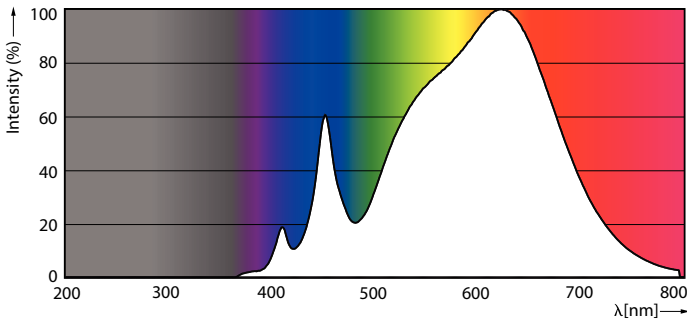

Photometric data

PAR38 120V 17-90W 1200lm 8D 3000K E26 D