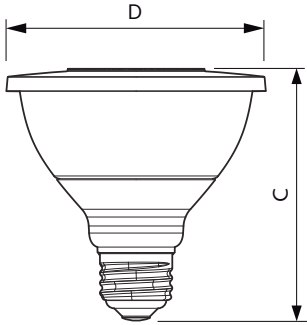

Product data

General information	
Cap-Base	E26 [Single Contact Medium Screw]
EU RoHS compliant	Yes
Nominal Lifetime (Nom)	25000 h
Switching Cycle	50000
Technical Type	12-75W
Tier	MasterClass

Light technical	
Color Code	930 [CCT of 3000K]
Beam Angle (Nom)	10 °
Luminous Flux (Nom)	880 lm
Luminous Intensity (Nom)	10000 cd
Color Designation	White (WH)
Correlated Color Temperature (Nom)	3000 K
Luminous Efficacy (rated) (Nom)	73 lm/W
Color Consistency	<6
Color Rendering Index (Nom)	90
LLMF At End Of Nominal Lifetime (Nom)	70 %

Temperature	
T-Case Maximum (Nom)	90 °C

Controls and dimming	
Dimmable	Yes

Mechanical and housing	
Bulb Finish	Clear
Bulb Material	Plastic
Bulb Shape	PAR30S [PAR 3.75 inch/95mm Short]

Approval and application	
Suitable For Accent Lighting	Yes
Energy Consumption kWh/1000 h	- kWh
Energy Certifications	Energy Star

Dimensional drawing

12PAR30S/EXPERTCOLOR RETAIL/S10/930/DIM

Product	D	C
12PAR30S/EXPERTCOLOR RETAIL/S10/930/DIM	94.8 mm	93.1 mm

Photometric data

PAR38 120V 17-90W 1200lm 8D 3000K E26 D

PAR30S 120V 12-75W 900lm 10D 3000K E26 D