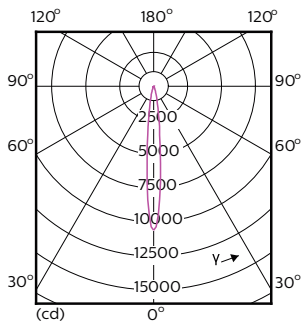

Product data

General information	
Cap-Base	E26 [Single Contact Medium Screw]
EU RoHS compliant	Yes
Nominal Lifetime (Nom)	25000 h
Switching Cycle	50000
Technical Type	12-75W
Tier	MasterClass

Light technical	
Color Code	930 [CCT of 3000K]
Beam Angle (Nom)	10 °
Luminous Flux (Nom)	880 lm
Luminous Intensity (Nom)	10000 cd
Color Designation	White (WH)
Correlated Color Temperature (Nom)	3000 K
Luminous Efficacy (rated) (Nom)	73 lm/W
Color Consistency	<6
Color Rendering Index (Nom)	90
LLMF At End Of Nominal Lifetime (Nom)	70 %

Dimensional drawing

12PAR30S/EXPERTCOLOR RETAIL/S10/930/DIM

Product	D	C
12PAR30S/EXPERTCOLOR RETAIL/S10/930/DIM	94.8 mm	93.1 mm

Photometric data

PAR38 120V 17-90W 1200lm 8D 3000K E26 D

PAR30S 120V 12-75W 900lm 10D 3000K E26 D