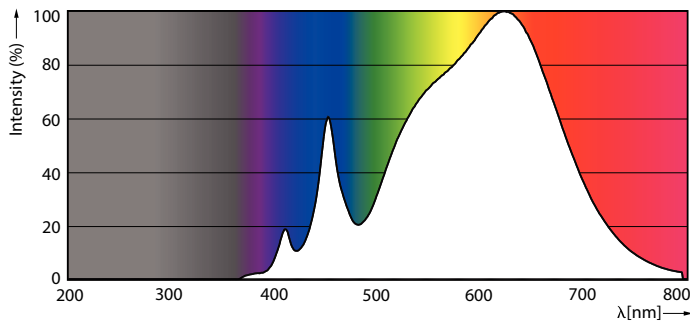

Photometric data

PAR38 120V 17-90W 1200lm 8D 3000K E26 D