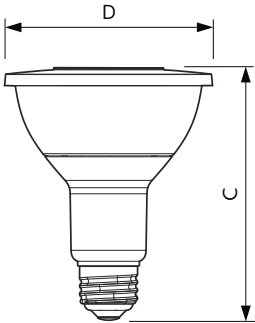

LED PAR30 S/L

Product data

Order product name	12PAR30L/EXPERTCOLOR RETAIL/ F40/930/DIM
EAN/UPC - Product	046677471057
Order code	471052
Numerator - Quantity Per Pack	1

Numerator - Packs per outer box	6
Material Nr. (12NC)	929001285804
Net Weight (Piece)	0.285 kg

Dimensional drawing

12PAR30L/EXPERTCOLOR RETAIL/F40/930/DIM

Product	D	C
12PAR30L/EXPERTCOLOR RETAIL/F40/930/DIM	94.8 mm	116.1 mm