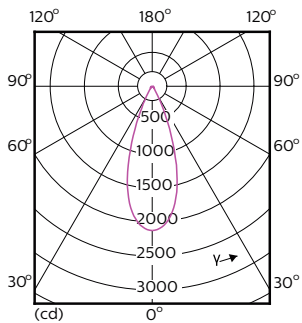

PAR30L 120V 12-75W 900lm 40D 3000K E26 D