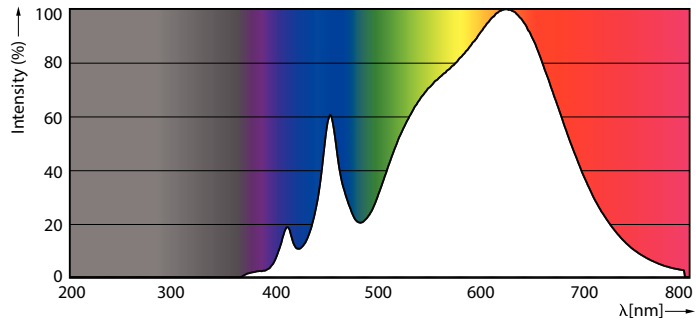

Photometric data

PAR38 120V 17-90W 1200lm 8D 3000K E26 D