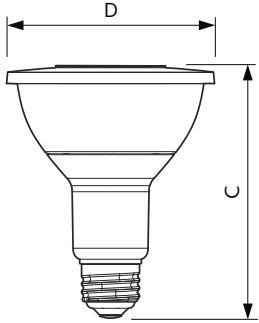

LED PAR30 S/L

EAN/UPC - Product	046677471033
Order code	471037
Numerator - Quantity Per Pack	1
Numerator - Packs per outer box	6

Material Nr. (12NC)	929001285604
Net Weight (Piece)	0.285 kg

Dimensional drawing

12PAR30L/EXPERTCOLOR RETAIL/S10/930/DIM

Product	D	C
12PAR30L/EXPERTCOLOR RETAIL/S10/930/DIM	94.8 mm	116.1 mm