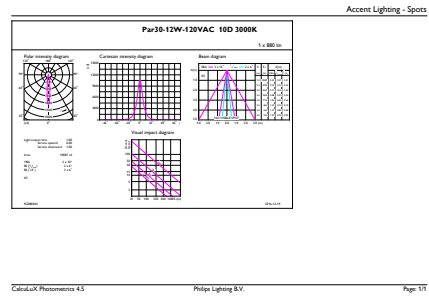

### Product data

General information	
Cap-Base	E26 [ Single Contact Medium Screw]
EU RoHS compliant	Yes
Nominal Lifetime (Nom)	25000 h
Switching Cycle	50000
Technical Type	12-75W
Light technical	
Color Code	930 [ CCT of 3000K]
Beam Angle (Nom)	10 °
Luminous Flux (Nom)	880 lm
Luminous Intensity (Nom)	10000 cd
Color Designation	White (WH)
Correlated Color Temperature (Nom)	3000 K
Luminous Efficacy (rated) (Nom)	73 lm/W
Color Consistency	<6
Color Rendering Index (Nom)	90
LLMF At End Of Nominal Lifetime (Nom)	70 %
Operating and electrical	
Input Frequency	60 Hz
Power (Rated) (Nom)	12 W
Lamp Current (Nom)	120 mA
Wattage Equivalent	90 W

## Dimensional drawing

12PAR30L/EXPERTCOLOR RETAIL/S10/930/DIM

Product	D	C
12PAR30L/EXPERTCOLOR RETAIL/S10/930/DIM	94.8 mm	116.1 mm

## Photometric data

PAR38 120V 17-90W 1200lm 8D 3000K E26 D

PAR30L 120V 12-75W 900lm 10D 3000K E26 D

PAR30L 120V 12-75W 900lm 10D 3000K E26 D