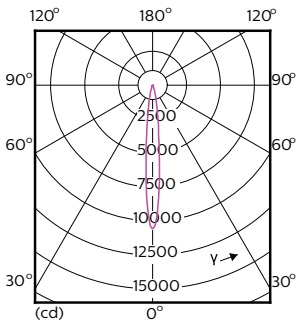

PAR30L 120V 12-75W 900lm 10D 3000K E26 D