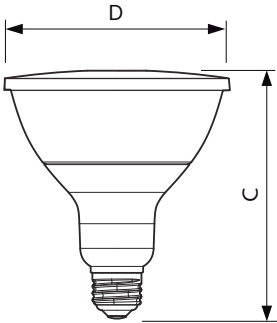

LED PAR38

EAN/UPC - Product	046677471002
Order code	471003
Numerator - Quantity Per Pack	1
Numerator - Packs per outer box	6

Material Nr. (12NC)	929001285304
Net Weight (Piece)	0.425 kg

Dimensional drawing

17PAR38/EXPERTCOLOR RETAIL/F25/930/DIM

Product	D	C
17PAR38/EXPERTCOLOR RETAIL/F25/930/DIM	120.7 mm	134.6 mm