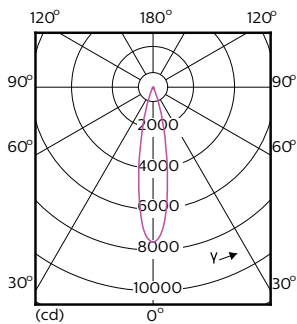

Product data

General information	
Cap-Base	E26 [Single Contact Medium Screw]
EU RoHS compliant	Yes
Nominal Lifetime (Nom)	40000 h
Switching Cycle	50000
Technical Type	17-120W
Light technical	
Color Code	930 [CCT of 3000K]
Beam Angle (Nom)	25 °
Luminous Flux (Nom)	1200 lm
Luminous Intensity (Nom)	6000 cd
Color Designation	White (WH)
Correlated Color Temperature (Nom)	3000 K
Luminous Efficacy (rated) (Nom)	70 lm/W
Color Consistency	<6
Color Rendering Index (Nom)	90
LLMF At End Of Nominal Lifetime (Nom)	70 %
Operating and electrical	
Input Frequency	60 Hz
Power (Rated) (Nom)	17 W
Lamp Current (Nom)	170 mA
Wattage Equivalent	120 W

17PAR38/EXPERTCOLOR RETAIL/F25/930/DIM

Product	D	C
17PAR38/EXPERTCOLOR RETAIL/F25/930/DIM	120.7 mm	134.6 mm

Photometric data

PAR38 120V 17-90W 1200lm 8D 3000K E26 D

PAR38 120V 17-120W 25D 3000K E26 D WH

PAR38 120V 17-120W 25D 3000K E26 D WH