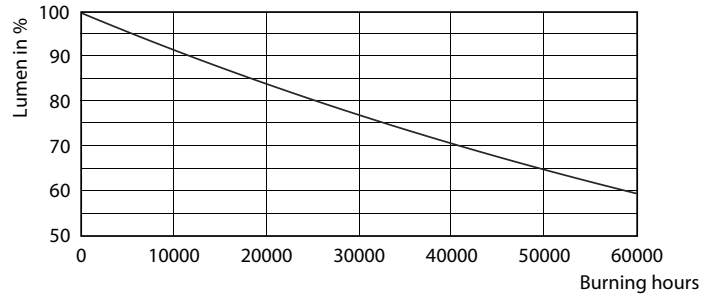

LED PAR38

Lifetime

ExpertColor PAR38 30S 30L Dim 120V Life Expectancy Diagram

ExpertColor PAR38 30S 30L Dim 120V Lumen Maintenance Diagram