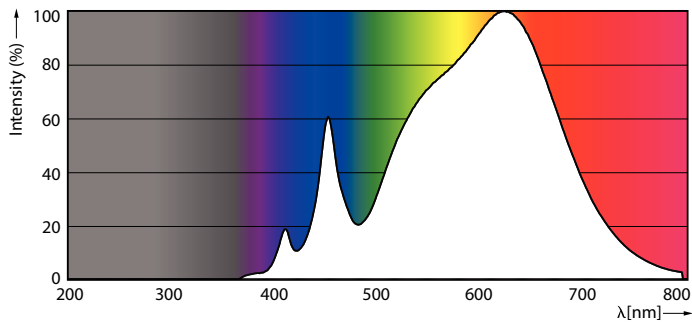

Photometric data

PAR38 120V 17-90W 1200lm 8D 3000K E26 D