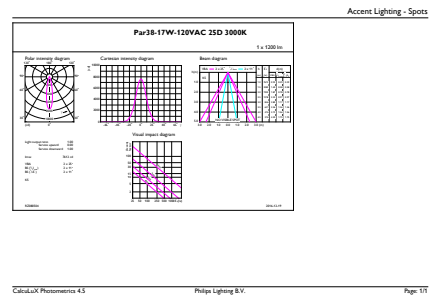

PAR38 120V 17-120W 25D 3000K E26 D WH