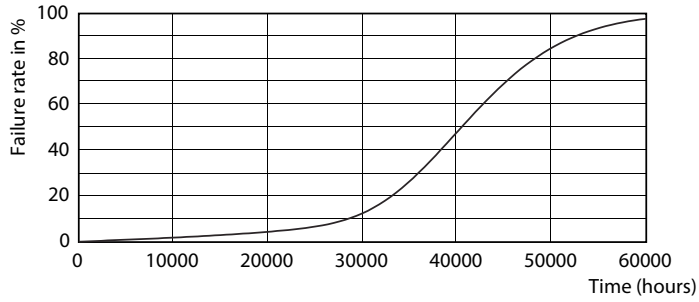

LED PAR38

Lifetime

ExpertColor PAR38 30S 30L Dim 120V Life Expectancy Diagram

ExpertColor PAR38 30S 30L Dim 120V Lumen Maintenance Diagram