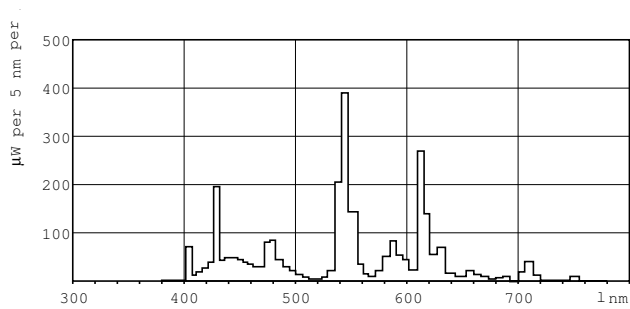

T5 High Output

F54T5/850/HO/ALTO 40PK

Philips T5 HO lamps are environmentally-responsible, ultra-slim and have extraordinary light output and longer life.

Product data

General Information	
Cap-Base	G5 [G5]
Life to 50% Failures Preheat (Nom)	30000 h
Features	HO Alto® [High Output Alto]
System Description	HO [High Output (HO)]
LSF Preheat 2000 h Rated	99 %
LSF Preheat 4000 h Rated	99 %
LSF Preheat 6000 h Rated	99 %
LSF Preheat 8000 h Rated	99 %
LSF Preheat 16000 h Rated	97 %
LSF Preheat 20000 h Rated	84 %
Light Technical	
Color Code	850 [CCT of 5000K]
Luminous Flux (Nom)	4800 lm
Luminous Flux (Rated) (Nom)	4325 lm
Color Designation	Daylight [Daylight]
Luminous Efficacy (@ Max Lumen, Rated) (Nom)	89 lm/W
Correlated Color Temperature (Nom)	5000 K
Luminous Efficacy (rated) (Nom)	80 lm/W
Color Rendering Index (Max)	85
Color Rendering Index (Min)	80
Color Rendering Index (Nom)	82
LLMF 2000 h Rated	96 %
LLMF 4000 h Rated	95 %

LLMF 6000 h Rated	94 %
LLMF 8000 h Rated	93 %
LLMF 12000 h Rated	92 %
LLMF 16000 h Rated	91 %
LLMF 20000 h Rated	90 %
Operating and Electrical	
Power (Rated) (Nom)	54.1 W
Lamp Current (Nom)	0.455 A
Temperature	
Design Temperature (Nom)	35 °C
Controls and Dimming	
Dimmable	Yes
Mechanical and Housing	
Cap-Base Information	Green [Green Base]
Bulb Shape	T5 [16 mm (T5)]
Approval and Application	
Mercury (Hg) Content (Nom)	1.4 mg
Product Data	
Order product name	F54T5/850/HO/ALTO 40PK

T5 High Output

EAN/UPC - Product	046677135102
Order code	135103
Numerator - Quantity Per Pack	1
Numerator - Packs per outer box	40
Material Nr. (12NC)	927993185022

Net Weight (Piece)	105.800 g
ILCOS Code	FDH-54/50/1B-L/P-G5-16/1150

Dimensional drawing

Product	D (max)	A (max)	B (max)	B (min)	C (max)
F54T5/850/HO/ALTO 40PK	17 mm	1149.0 mm	1156.1 mm	1153.7 mm	1163.2 mm

TL5 HO F54T5/850 HO Alto

Photometric data

Lightcolor /850

Lightcolor /850