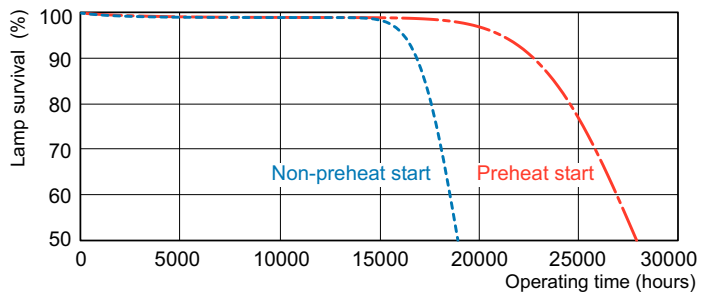

T5 High Output

F54T5/850/HO/ALTO 40PK

Philips T5 HO lamps are environmentally-responsible, ultra-slim and have extraordinary light output and longer life.

Product data

General Information	
Cap-Base	G5 [G5]
Life to 50% Failures Preheat (Nom)	30000 h
Features	HO Alto® [High Output Alto]
System Description	HO [High Output (HO)]
LSF Preheat 2000 h Rated	99 %
LSF Preheat 4000 h Rated	99 %
LSF Preheat 6000 h Rated	99 %
LSF Preheat 8000 h Rated	99 %
LSF Preheat 16000 h Rated	97 %
LSF Preheat 20000 h Rated	84 %
Light Technical	
Color Code	850 [CCT of 5000K]
Luminous Flux (Nom)	4800 lm
Luminous Flux (Rated) (Nom)	4325 lm
Color Designation	Daylight [Daylight]
Luminous Efficacy (@ Max Lumen, Rated) (Nom)	89 lm/W
Correlated Color Temperature (Nom)	5000 K
Luminous Efficacy (rated) (Nom)	80 lm/W
Color Rendering Index (Max)	85
Color Rendering Index (Min)	80
Color Rendering Index (Nom)	82
LLMF 2000 h Rated	96 %
LLMF 4000 h Rated	95 %

Lifetime

MASTER TL5 HO/ActiViva Life Expectancy 3 h cycle

MASTER TL5 HO/ActiViva Life Expectancy 12 h cycle

T5 High Output

Lifetime

MASTER TL5 HO/ActiViva Lumen Maintenance 3 h + 12 h cycle