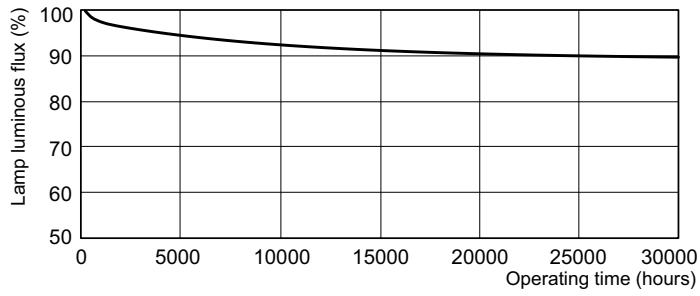

T5 High Output

F54T5/850/HO/ALTO 40PK

Philips T5 HO lamps are environmentally-responsible, ultra-slim and have extraordinary light output and longer life.

Product data

General Information	
Cap-Base	G5 [G5]
Life to 50% Failures Preheat (Nom)	30000 h
Features	HO Alto® [High Output Alto]
System Description	HO [High Output (HO)]
LSF Preheat 2000 h Rated	99 %
LSF Preheat 4000 h Rated	99 %
LSF Preheat 6000 h Rated	99 %
LSF Preheat 8000 h Rated	99 %
LSF Preheat 16000 h Rated	97 %
LSF Preheat 20000 h Rated	84 %
Light Technical	
Color Code	850 [CCT of 5000K]
Luminous Flux (Nom)	4800 lm
Luminous Flux (Rated) (Nom)	4325 lm
Color Designation	Daylight [Daylight]
Luminous Efficacy (@ Max Lumen, Rated) (Nom)	89 lm/W
Correlated Color Temperature (Nom)	5000 K
Luminous Efficacy (rated) (Nom)	80 lm/W
Color Rendering Index (Max)	85
Color Rendering Index (Min)	80
Color Rendering Index (Nom)	82
LLMF 2000 h Rated	96 %
LLMF 4000 h Rated	95 %

LLMF 6000 h Rated	94 %
LLMF 8000 h Rated	93 %
LLMF 12000 h Rated	92 %
LLMF 16000 h Rated	91 %
LLMF 20000 h Rated	90 %
Operating and Electrical	
Power (Rated) (Nom)	54.1 W
Lamp Current (Nom)	0.455 A
Temperature	
Design Temperature (Nom)	35 °C
Controls and Dimming	
Dimmable	Yes
Mechanical and Housing	
Cap-Base Information	Green [Green Base]
Bulb Shape	T5 [16 mm (T5)]
Approval and Application	
Mercury (Hg) Content (Nom)	1.4 mg
Product Data	
Order product name	F54T5/850/HO/ALTO 40PK

Lifetime

MASTER TL5 HO/ActiViva Life Expectancy 3 h cycle

MASTER TL5 HO/ActiViva Life Expectancy 12 h cycle

T5 High Output

Lifetime

MASTER TL5 HO/ActiViva Lumen Maintenance 3 h + 12 h cycle