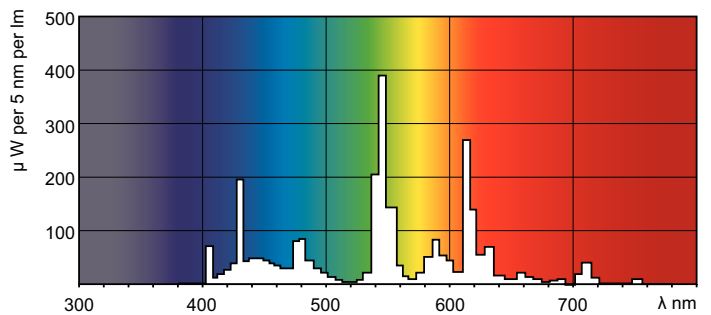

T5 High Output

F54T5/850/HO/ALTO 40PK

Philips T5 HO lamps are environmentally-responsible, ultra-slim and have extraordinary light output and longer life.

Product data

General Information	
Cap-Base	G5 [G5]
Life to 50% Failures Preheat (Nom)	30000 h
Features	HO Alto® [High Output Alto]
System Description	HO [High Output (HO)]
LSF Preheat 2000 h Rated	99 %
LSF Preheat 4000 h Rated	99 %
LSF Preheat 6000 h Rated	99 %
LSF Preheat 8000 h Rated	99 %
LSF Preheat 16000 h Rated	97 %
LSF Preheat 20000 h Rated	84 %
Light Technical	
Color Code	850 [CCT of 5000K]
Luminous Flux (Nom)	4800 lm
Luminous Flux (Rated) (Nom)	4325 lm
Color Designation	Daylight [Daylight]
Luminous Efficacy (@ Max Lumen, Rated) (Nom)	89 lm/W
Correlated Color Temperature (Nom)	5000 K
Luminous Efficacy (rated) (Nom)	80 lm/W
Color Rendering Index (Max)	85
Color Rendering Index (Min)	80
Color Rendering Index (Nom)	82
LLMF 2000 h Rated	96 %
LLMF 4000 h Rated	95 %

LLMF 6000 h Rated	94 %
LLMF 8000 h Rated	93 %
LLMF 12000 h Rated	92 %
LLMF 16000 h Rated	91 %
LLMF 20000 h Rated	90 %
Operating and Electrical	
Power (Rated) (Nom)	54.1 W
Lamp Current (Nom)	0.455 A
Temperature	
Design Temperature (Nom)	35 °C
Controls and Dimming	
Dimmable	Yes
Mechanical and Housing	
Cap-Base Information	Green [Green Base]
Bulb Shape	T5 [16 mm (T5)]
Approval and Application	
Mercury (Hg) Content (Nom)	1.4 mg
Product Data	
Order product name	F54T5/850/HO/ALTO 40PK

Dimensional drawing

Product	D (max)	A (max)	B (max)	B (min)	C (max)
F54T5/850/HO/ALTO 40PK	17 mm	1149.0 mm	1156.1 mm	1153.7 mm	1163.2 mm

TL5 HO F54T5/850 HO Alto

Photometric data

Lightcolor /850

Lightcolor /850