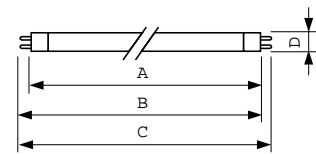

T5 High Output

F54T5/850/HO/ALTO 40PK

Philips T5 HO lamps are environmentally-responsible, ultra-slim and have extraordinary light output and longer life.

Product data

General Information	
Cap-Base	G5 [G5]
Life to 50% Failures Preheat (Nom)	30000 h
Features	HO Alto® [High Output Alto]
System Description	HO [High Output (HO)]
LSF Preheat 2000 h Rated	99 %
LSF Preheat 4000 h Rated	99 %
LSF Preheat 6000 h Rated	99 %
LSF Preheat 8000 h Rated	99 %
LSF Preheat 16000 h Rated	97 %
LSF Preheat 20000 h Rated	84 %
Light Technical	
Color Code	850 [CCT of 5000K]
Luminous Flux (Nom)	4800 lm
Luminous Flux (Rated) (Nom)	4325 lm
Color Designation	Daylight [Daylight]
Luminous Efficacy (@ Max Lumen, Rated) (Nom)	89 lm/W
Correlated Color Temperature (Nom)	5000 K
Luminous Efficacy (rated) (Nom)	80 lm/W
Color Rendering Index (Max)	85
Color Rendering Index (Min)	80
Color Rendering Index (Nom)	82
LLMF 2000 h Rated	96 %
LLMF 4000 h Rated	95 %

LLMF 6000 h Rated	94 %
LLMF 8000 h Rated	93 %
LLMF 12000 h Rated	92 %
LLMF 16000 h Rated	91 %
LLMF 20000 h Rated	90 %
Operating and Electrical	
Power (Rated) (Nom)	54.1 W
Lamp Current (Nom)	0.455 A
Temperature	
Design Temperature (Nom)	35 °C
Controls and Dimming	
Dimmable	Yes
Mechanical and Housing	
Cap-Base Information	Green [Green Base]
Bulb Shape	T5 [16 mm (T5)]
Approval and Application	
Mercury (Hg) Content (Nom)	1.4 mg
Product Data	
Order product name	F54T5/850/HO/ALTO 40PK

T5 High Output

EAN/UPC - Product	046677135102
Order code	135103
Numerator - Quantity Per Pack	1
Numerator - Packs per outer box	40
Material Nr. (12NC)	927993185022

Net Weight (Piece)	105.800 g
ILCOS Code	FDH-54/50/1B-L/P-G5-16/1150

Dimensional drawing

Product	D (max)	A (max)	B (max)	B (min)	C (max)
F54T5/850/HO/ALTO 40PK	17 mm	1149.0 mm	1156.1 mm	1153.7 mm	1163.2 mm

TL5 HO F54T5/850 HO Alto

Photometric data

Lightcolor /850

Lightcolor /850