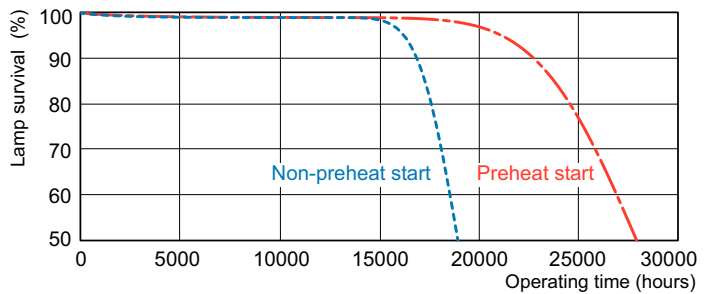

Lifetime

MASTER TL5 HO/ActiViva Life Expectancy 3 h cycle

MASTER TL5 HO/ActiViva Life Expectancy 12 h cycle