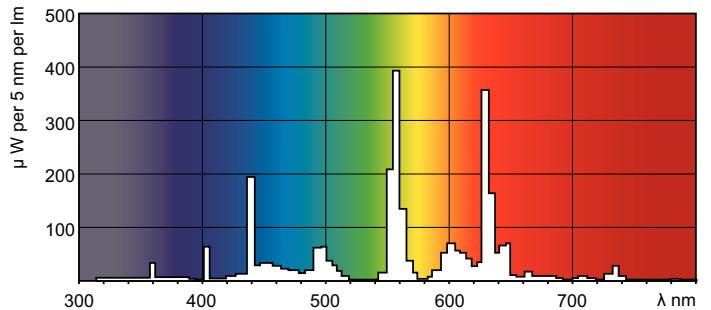

### Product data

General Information	
Cap-Base	G5 [ G5]
Life to 50% Failures Preheat (Nom)	30000 h
Features	HO Alto® [ High Output Alto]
System Description	HO [ High Output (HO)]
LSF Preheat 2000 h Rated	99 %
LSF Preheat 4000 h Rated	99 %
LSF Preheat 6000 h Rated	99 %
LSF Preheat 8000 h Rated	99 %
LSF Preheat 16000 h Rated	97 %
LSF Preheat 20000 h Rated	84 %
Light Technical	
Color Code	841 [ CCT of 4100K]
Luminous Flux (Nom)	5000 lm
Luminous Flux (Rated) (Nom)	4500 lm
Color Designation	Cool White (CW)
Luminous Efficacy (@ Max Lumen, Rated) (Nom)	93 lm/W
Correlated Color Temperature (Nom)	4100 K
Luminous Efficacy (rated) (Nom)	83 lm/W
Color Rendering Index (Max)	85
Color Rendering Index (Min)	80
Color Rendering Index (Nom)	82
LLMF 2000 h Rated	96 %
LLMF 4000 h Rated	95 %

LLMF 6000 h Rated	94 %
LLMF 8000 h Rated	93 %
LLMF 12000 h Rated	92 %
LLMF 16000 h Rated	91 %
LLMF 20000 h Rated	90 %
Operating and Electrical	
Power (Rated) (Nom)	54.1 W
Lamp Current (Nom)	0.455 A
Temperature	
Design Temperature (Nom)	35 °C
Controls and Dimming	
Dimmable	Yes
Mechanical and Housing	
Cap-Base Information	Green [ Green Base]
Bulb Shape	T5 [ 16 mm (T5)]
Approval and Application	
Mercury (Hg) Content (Nom)	1.4 mg
Product Data	
Order product name	54W/840 Min Bipin T5 HO ALTO UNP

## Photometric data

Lightcolor /840

Lightcolor /840