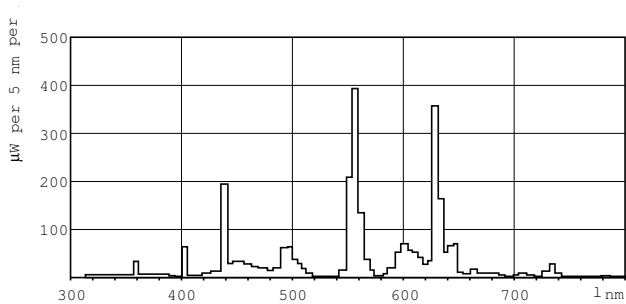

T5 High Output

EAN/UPC - Product	046677290832
Order code	290833
Numerator - Quantity Per Pack	1
Numerator - Packs per outer box	40
Material Nr. (12NC)	927993184022

Net Weight (Piece)	105.800 g
ILCOS Code	FDH-54/40/1B-L/P-G5-16/1150

Dimensional drawing

Product	D (max)	A (max)	B (max)	B (min)	C (max)
54W/840 Min Bipin T5 HO ALTO UNP	17 mm	1149.0 mm	1156.1 mm	1153.7 mm	1163.2 mm

TL5 HO F54T5/841 HO Alto

Photometric data

Lightcolor /840