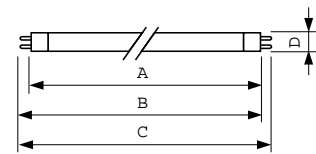

### Product data

General Information	
Cap-Base	G5 [ G5]
Life to 50% Failures Preheat (Nom)	30000 h
Features	HO Alto® [ High Output Alto]
System Description	HO [ High Output (HO)]
LSF Preheat 2000 h Rated	99 %
LSF Preheat 4000 h Rated	99 %
LSF Preheat 6000 h Rated	99 %
LSF Preheat 8000 h Rated	99 %
LSF Preheat 16000 h Rated	97 %
LSF Preheat 20000 h Rated	84 %
Light Technical	
Color Code	841 [ CCT of 4100K]
Luminous Flux (Nom)	5000 lm
Luminous Flux (Rated) (Nom)	4500 lm
Color Designation	Cool White (CW)
Luminous Efficacy (@ Max Lumen, Rated) (Nom)	93 lm/W
Correlated Color Temperature (Nom)	4100 K
Luminous Efficacy (rated) (Nom)	83 lm/W
Color Rendering Index (Max)	85
Color Rendering Index (Min)	80
Color Rendering Index (Nom)	82
LLMF 2000 h Rated	96 %
LLMF 4000 h Rated	95 %

## Dimensional drawing

Product	D (max)	A (max)	B (max)	B (min)	C (max)
54W/840 Min Bipin T5 HO ALTO UNP	17 mm	1149.0 mm	1156.1 mm	1153.7 mm	1163.2 mm

TL5 HO F54T5/841 HO Alto