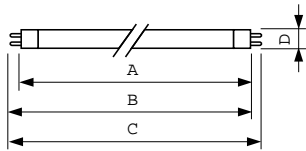

T5 High Output

F54T5/835/HO/ALTO 40PK

Philips T5 HO lamps are environmentally-responsible, ultra-slim and have extraordinary light output and longer life.

Product data

General information	
Cap-Base	G5 [G5]
Life to 50% Failures Preheat (Nom)	30000 h
Features	HO Alto® [High Output Alto]
System Description	HO [High Output (HO)]
LSF Preheat 2000 h Rated	99 %
LSF Preheat 4000 h Rated	99 %
LSF Preheat 6000 h Rated	99 %
LSF Preheat 8000 h Rated	99 %
LSF Preheat 16000 h Rated	97 %
LSF Preheat 20000 h Rated	84 %
Light technical	
Color Code	835 [CCT of 3500K]
Luminous Flux (Nom)	5000 lm
Luminous Flux (Rated) (Nom)	4500 lm
Color Designation	White (WH)
Luminous Efficacy (@ Max Lumen, Rated) (Nom)	93 lm/W
Correlated Color Temperature (Nom)	3500 K
Luminous Efficacy (rated) (Nom)	83 lm/W
Color Rendering Index (Max)	85
Color Rendering Index (Min)	80
Color Rendering Index (Nom)	82
LLMF 2000 h Rated	96 %
LLMF 4000 h Rated	95 %

LLMF 6000 h Rated	94 %
LLMF 8000 h Rated	93 %
LLMF 12000 h Rated	92 %
LLMF 16000 h Rated	91 %
LLMF 20000 h Rated	90 %
Operating and electrical	
Power (Rated) (Nom)	54.1 W
Lamp Current (Nom)	0.455 A
Temperature	
Design Temperature (Nom)	35 °C
Controls and dimming	
Dimmable	Yes
Mechanical and housing	
Cap-Base Information	Green [Green Base]
Bulb Shape	T5 [16 mm (T5)]
Approval and application	
Mercury (Hg) Content (Nom)	1.4 mg
Product data	
Order product name	54W/835 Min Bipin T5 HO ALTO UNP

T5 High Output

EAN/UPC - Product	046677290283
Order code	290288
Numerator - Quantity Per Pack	1
Numerator - Packs per outer box	40
Material Nr. (12NC)	927993183522

Net Weight (Piece)	104.500 g
ILCOS Code	FDH-54/35/1B-L/P-G5-16/850

Dimensional drawing

Product	D (max)	A (max)	B (max)	B (min)	C (max)
54W/835 Min Bipin T5	17 mm	1149.0 mm	1156.1 mm	1153.7 mm	1163.2 mm
HO ALTO UNP					

54W/835 Min Bipin T5 HO ALTO UNP

Photometric data

Lightcolor /835