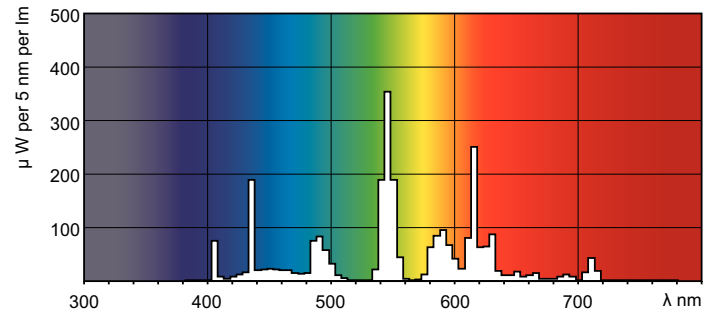

T5 High Output

F54T5/835/HO/ALTO 40PK

Philips T5 HO lamps are environmentally-responsible, ultra-slim and have extraordinary light output and longer life.

Product data

General information	
Cap-Base	G5 [G5]
Life to 50% Failures Preheat (Nom)	30000 h
Features	HO Alto® [High Output Alto]
System Description	HO [High Output (HO)]
LSF Preheat 2000 h Rated	99 %
LSF Preheat 4000 h Rated	99 %
LSF Preheat 6000 h Rated	99 %
LSF Preheat 8000 h Rated	99 %
LSF Preheat 16000 h Rated	97 %
LSF Preheat 20000 h Rated	84 %
Light technical	
Color Code	835 [CCT of 3500K]
Luminous Flux (Nom)	5000 lm
Luminous Flux (Rated) (Nom)	4500 lm
Color Designation	White (WH)
Luminous Efficacy (@ Max Lumen, Rated) (Nom)	93 lm/W
Correlated Color Temperature (Nom)	3500 K
Luminous Efficacy (rated) (Nom)	83 lm/W
Color Rendering Index (Max)	85
Color Rendering Index (Min)	80
Color Rendering Index (Nom)	82
LLMF 2000 h Rated	96 %
LLMF 4000 h Rated	95 %

LLMF 6000 h Rated	94 %
LLMF 8000 h Rated	93 %
LLMF 12000 h Rated	92 %
LLMF 16000 h Rated	91 %
LLMF 20000 h Rated	90 %
Operating and electrical	
Power (Rated) (Nom)	54.1 W
Lamp Current (Nom)	0.455 A
Temperature	
Design Temperature (Nom)	35 °C
Controls and dimming	
Dimmable	Yes
Mechanical and housing	
Cap-Base Information	Green [Green Base]
Bulb Shape	T5 [16 mm (T5)]
Approval and application	
Mercury (Hg) Content (Nom)	1.4 mg
Product data	
Order product name	54W/835 Min Bipin T5 HO ALTO UNP

T5 High Output

EAN/UPC - Product	046677290283
Order code	290288
Numerator - Quantity Per Pack	1
Numerator - Packs per outer box	40
Material Nr. (12NC)	927993183522

Net Weight (Piece)	104.500 g
ILCOS Code	FDH-54/35/1B-L/P-G5-16/850

Dimensional drawing

Product	D (max)	A (max)	B (max)	B (min)	C (max)
54W/835 Min Bipin T5	17 mm	1149.0 mm	1156.1 mm	1153.7 mm	1163.2 mm
HO ALTO UNP					

54W/835 Min Bipin T5 HO ALTO UNP

Photometric data

Lightcolor /835