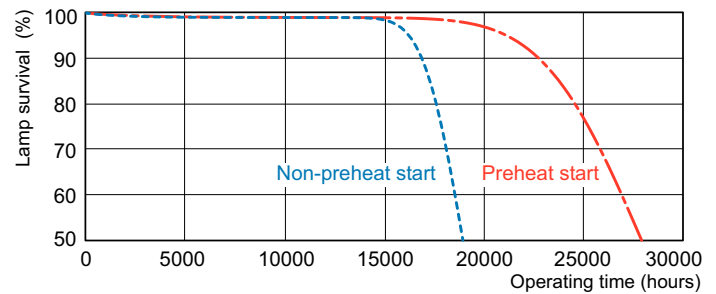

T5 High Output

F54T5/835/HO/ALTO 40PK

Philips T5 HO lamps are environmentally-responsible, ultra-slim and have extraordinary light output and longer life.

Product data

General information	
Cap-Base	G5 [G5]
Life to 50% Failures Preheat (Nom)	30000 h
Features	HO Alto® [High Output Alto]
System Description	HO [High Output (HO)]
LSF Preheat 2000 h Rated	99 %
LSF Preheat 4000 h Rated	99 %
LSF Preheat 6000 h Rated	99 %
LSF Preheat 8000 h Rated	99 %
LSF Preheat 16000 h Rated	97 %
LSF Preheat 20000 h Rated	84 %
Light technical	
Color Code	835 [CCT of 3500K]
Luminous Flux (Nom)	5000 lm
Luminous Flux (Rated) (Nom)	4500 lm
Color Designation	White (WH)
Luminous Efficacy (@ Max Lumen, Rated) (Nom)	93 lm/W
Correlated Color Temperature (Nom)	3500 K
Luminous Efficacy (rated) (Nom)	83 lm/W
Color Rendering Index (Max)	85
Color Rendering Index (Min)	80
Color Rendering Index (Nom)	82
LLMF 2000 h Rated	96 %
LLMF 4000 h Rated	95 %

Dimensional drawing

Product	D (max)	A (max)	B (max)	B (min)	C (max)
54W/835 Min Bipin T5	17 mm	1149.0 mm	1156.1 mm	1153.7 mm	1163.2 mm
HO ALTO UNP					

54W/835 Min Bipin T5 HO ALTO UNP

Photometric data

Lightcolor /835

Lightcolor /835

Lifetime

MASTER TL5 HO/ActiViva Life Expectancy 3 h cycle

MASTER TL5 HO/ActiViva Life Expectancy 12 h cycle

T5 High Output

Lifetime

MASTER TL5 HO/ActiViva Lumen Maintenance 3 h + 12 h cycle