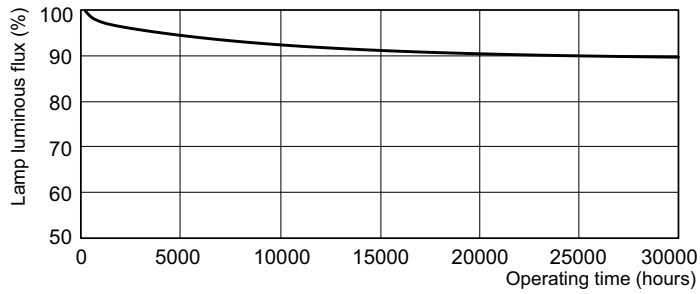

T5 High Output

F54T5/835/HO/ALTO 40PK

Philips T5 HO lamps are environmentally-responsible, ultra-slim and have extraordinary light output and longer life.

Product data

General information	
Cap-Base	G5 [G5]
Life to 50% Failures Preheat (Nom)	30000 h
Features	HO Alto® [High Output Alto]
System Description	HO [High Output (HO)]
LSF Preheat 2000 h Rated	99 %
LSF Preheat 4000 h Rated	99 %
LSF Preheat 6000 h Rated	99 %
LSF Preheat 8000 h Rated	99 %
LSF Preheat 16000 h Rated	97 %
LSF Preheat 20000 h Rated	84 %
Light technical	
Color Code	835 [CCT of 3500K]
Luminous Flux (Nom)	5000 lm
Luminous Flux (Rated) (Nom)	4500 lm
Color Designation	White (WH)
Luminous Efficacy (@ Max Lumen, Rated) (Nom)	93 lm/W
Correlated Color Temperature (Nom)	3500 K
Luminous Efficacy (rated) (Nom)	83 lm/W
Color Rendering Index (Max)	85
Color Rendering Index (Min)	80
Color Rendering Index (Nom)	82
LLMF 2000 h Rated	96 %
LLMF 4000 h Rated	95 %

LLMF 6000 h Rated	94 %
LLMF 8000 h Rated	93 %
LLMF 12000 h Rated	92 %
LLMF 16000 h Rated	91 %
LLMF 20000 h Rated	90 %
Operating and electrical	
Power (Rated) (Nom)	54.1 W
Lamp Current (Nom)	0.455 A
Temperature	
Design Temperature (Nom)	35 °C
Controls and dimming	
Dimmable	Yes
Mechanical and housing	
Cap-Base Information	Green [Green Base]
Bulb Shape	T5 [16 mm (T5)]
Approval and application	
Mercury (Hg) Content (Nom)	1.4 mg
Product data	
Order product name	54W/835 Min Bipin T5 HO ALTO UNP

Lightcolor /835

Lifetime

MASTER TL5 HO/ActiViva Life Expectancy 3 h cycle

MASTER TL5 HO/ActiViva Life Expectancy 12 h cycle

T5 High Output

Lifetime

MASTER TL5 HO/ActiViva Lumen Maintenance 3 h + 12 h cycle