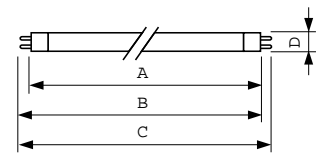

T5 High Output

F54T5/830/HO/ALTO 40PK

Philips T5 HO lamps are environmentally-responsible, ultra-slim and have extraordinary light output and longer life.

Product data

General Information	
Cap-Base	G5 [G5]
Life to 50% Failures Preheat (Nom)	30000 h
Features	HO Alto® [High Output Alto]
System Description	HO [High Output (HO)]
LSF Preheat 2000 h Rated	99 %
LSF Preheat 4000 h Rated	99 %
LSF Preheat 6000 h Rated	99 %
LSF Preheat 8000 h Rated	99 %
LSF Preheat 16000 h Rated	97 %
LSF Preheat 20000 h Rated	84 %
Light Technical	
Color Code	830 [CCT of 3000K]
Luminous Flux (Nom)	5000 lm
Luminous Flux (Rated) (Nom)	4500 lm
Color Designation	Warm White (WW)
Luminous Efficacy (@ Max Lumen, Rated) (Nom)	93 lm/W
Correlated Color Temperature (Nom)	3000 K
Luminous Efficacy (rated) (Nom)	83 lm/W
Color Rendering Index (Max)	85
Color Rendering Index (Min)	80
Color Rendering Index (Nom)	82
LLMF 2000 h Rated	96 %
LLMF 4000 h Rated	95 %

LLMF 6000 h Rated	94 %
LLMF 8000 h Rated	93 %
LLMF 12000 h Rated	92 %
LLMF 16000 h Rated	91 %
LLMF 20000 h Rated	90 %
Operating and Electrical	
Power (Rated) (Nom)	54 W
Lamp Current (Nom)	0.455 A
Temperature	
Design Temperature (Nom)	35 °C
Controls and Dimming	
Dimmable	Yes
Mechanical and Housing	
Cap-Base Information	Green [Green Base]
Bulb Shape	T5 [16 mm (T5)]
Approval and Application	
Mercury (Hg) Content (Nom)	1.4 mg
Product Data	
Order product name	54W/830 Min Bipin T5 HO ALTO UNP

T5 High Output

EAN/UPC - Product	046677290269
Order code	290262
Numerator - Quantity Per Pack	1
Numerator - Packs per outer box	40
Material Nr. (12NC)	927993183022

Net Weight (Piece)	104.500 g
ILCOS Code	FDH-54/30/1B-L/P-G5-16/1150

Dimensional drawing

Product	D (max)	A (max)	B (max)	B (min)	C (max)
54W/830 Min Bipin T5	17 mm	1149.0 mm	1156.1 mm	1153.7 mm	1163.2 mm
HO ALTO UNP					

TL5 HO F54T5/830 HO Alto

Photometric data

Lightcolor /830