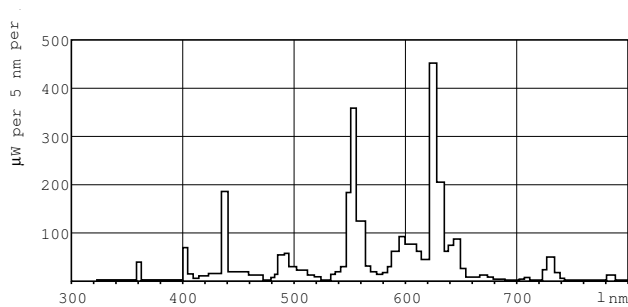

T5 High Output

F54T5/830/HO/ALTO 40PK

Philips T5 HO lamps are environmentally-responsible, ultra-slim and have extraordinary light output and longer life.

Product data

General Information	
Cap-Base	G5 [G5]
Life to 50% Failures Preheat (Nom)	30000 h
Features	HO Alto® [High Output Alto]
System Description	HO [High Output (HO)]
LSF Preheat 2000 h Rated	99 %
LSF Preheat 4000 h Rated	99 %
LSF Preheat 6000 h Rated	99 %
LSF Preheat 8000 h Rated	99 %
LSF Preheat 16000 h Rated	97 %
LSF Preheat 20000 h Rated	84 %
Light Technical	
Color Code	830 [CCT of 3000K]
Luminous Flux (Nom)	5000 lm
Luminous Flux (Rated) (Nom)	4500 lm
Color Designation	Warm White (WW)
Luminous Efficacy (@ Max Lumen, Rated) (Nom)	93 lm/W
Correlated Color Temperature (Nom)	3000 K
Luminous Efficacy (rated) (Nom)	83 lm/W
Color Rendering Index (Max)	85
Color Rendering Index (Min)	80
Color Rendering Index (Nom)	82
LLMF 2000 h Rated	96 %
LLMF 4000 h Rated	95 %

LLMF 6000 h Rated	94 %
LLMF 8000 h Rated	93 %
LLMF 12000 h Rated	92 %
LLMF 16000 h Rated	91 %
LLMF 20000 h Rated	90 %
Operating and Electrical	
Power (Rated) (Nom)	54 W
Lamp Current (Nom)	0.455 A
Temperature	
Design Temperature (Nom)	35 °C
Controls and Dimming	
Dimmable	Yes
Mechanical and Housing	
Cap-Base Information	Green [Green Base]
Bulb Shape	T5 [16 mm (T5)]
Approval and Application	
Mercury (Hg) Content (Nom)	1.4 mg
Product Data	
Order product name	54W/830 Min Bipin T5 HO ALTO UNP

T5 High Output

EAN/UPC - Product	046677290269
Order code	290262
Numerator - Quantity Per Pack	1
Numerator - Packs per outer box	40
Material Nr. (12NC)	927993183022

Net Weight (Piece)	104.500 g
ILCOS Code	FDH-54/30/1B-L/P-G5-16/1150

Dimensional drawing

Product	D (max)	A (max)	B (max)	B (min)	C (max)
54W/830 Min Bipin T5	17 mm	1149.0 mm	1156.1 mm	1153.7 mm	1163.2 mm
HO ALTO UNP					

TL5 HO F54T5/830 HO Alto

Photometric data

Lightcolor /830