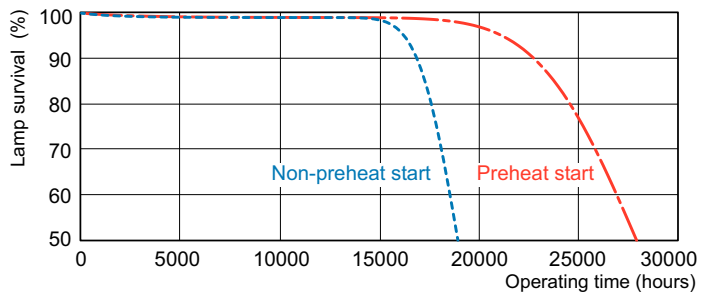

T5 High Output

F54T5/830/HO/ALTO 40PK

Philips T5 HO lamps are environmentally-responsible, ultra-slim and have extraordinary light output and longer life.

Product data

General Information	
Cap-Base	G5 [G5]
Life to 50% Failures Preheat (Nom)	30000 h
Features	HO Alto® [High Output Alto]
System Description	HO [High Output (HO)]
LSF Preheat 2000 h Rated	99 %
LSF Preheat 4000 h Rated	99 %
LSF Preheat 6000 h Rated	99 %
LSF Preheat 8000 h Rated	99 %
LSF Preheat 16000 h Rated	97 %
LSF Preheat 20000 h Rated	84 %
Light Technical	
Color Code	830 [CCT of 3000K]
Luminous Flux (Nom)	5000 lm
Luminous Flux (Rated) (Nom)	4500 lm
Color Designation	Warm White (WW)
Luminous Efficacy (@ Max Lumen, Rated) (Nom)	93 lm/W
Correlated Color Temperature (Nom)	3000 K
Luminous Efficacy (rated) (Nom)	83 lm/W
Color Rendering Index (Max)	85
Color Rendering Index (Min)	80
Color Rendering Index (Nom)	82
LLMF 2000 h Rated	96 %
LLMF 4000 h Rated	95 %

Dimensional drawing

Product	D (max)	A (max)	B (max)	B (min)	C (max)
54W/830 Min Bipin T5	17 mm	1149.0 mm	1156.1 mm	1153.7 mm	1163.2 mm
HO ALTO UNP					

TL5 HO F54T5/830 HO Alto

Photometric data

Lightcolor /830

Lightcolor /830

Lifetime

MASTER TL5 HO/ActiViva Life Expectancy 3 h cycle

MASTER TL5 HO/ActiViva Life Expectancy 12 h cycle

T5 High Output

Lifetime

MASTER TL5 HO/ActiViva Lumen Maintenance 3 h + 12 h cycle