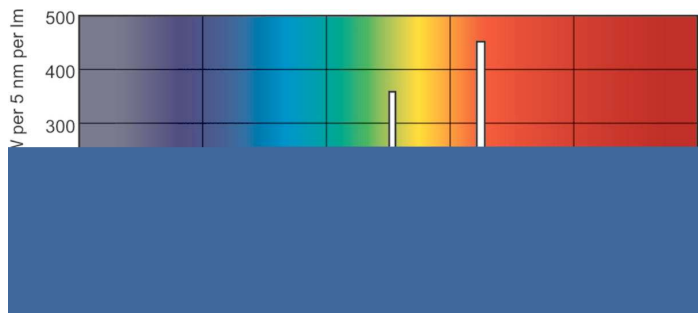

T5 High Output

F54T5/830/HO/ALTO 40PK

Philips T5 HO lamps are environmentally-responsible, ultra-slim and have extraordinary light output and longer life.

Product data

General Information	
Cap-Base	G5 [G5]
Life to 50% Failures Preheat (Nom)	30000 h
Features	HO Alto® [High Output Alto]
System Description	HO [High Output (HO)]
LSF Preheat 2000 h Rated	99 %
LSF Preheat 4000 h Rated	99 %
LSF Preheat 6000 h Rated	99 %
LSF Preheat 8000 h Rated	99 %
LSF Preheat 16000 h Rated	97 %
LSF Preheat 20000 h Rated	84 %
Light Technical	
Color Code	830 [CCT of 3000K]
Luminous Flux (Nom)	5000 lm
Luminous Flux (Rated) (Nom)	4500 lm
Color Designation	Warm White (WW)
Luminous Efficacy (@ Max Lumen, Rated) (Nom)	93 lm/W
Correlated Color Temperature (Nom)	3000 K
Luminous Efficacy (rated) (Nom)	83 lm/W
Color Rendering Index (Max)	85
Color Rendering Index (Min)	80
Color Rendering Index (Nom)	82
LLMF 2000 h Rated	96 %
LLMF 4000 h Rated	95 %

LLMF 6000 h Rated	94 %
LLMF 8000 h Rated	93 %
LLMF 12000 h Rated	92 %
LLMF 16000 h Rated	91 %
LLMF 20000 h Rated	90 %
Operating and Electrical	
Power (Rated) (Nom)	54 W
Lamp Current (Nom)	0.455 A
Temperature	
Design Temperature (Nom)	35 °C
Controls and Dimming	
Dimmable	Yes
Mechanical and Housing	
Cap-Base Information	Green [Green Base]
Bulb Shape	T5 [16 mm (T5)]
Approval and Application	
Mercury (Hg) Content (Nom)	1.4 mg
Product Data	
Order product name	54W/830 Min Bipin T5 HO ALTO UNP

T5 High Output

EAN/UPC - Product	046677290269
Order code	290262
Numerator - Quantity Per Pack	1
Numerator - Packs per outer box	40
Material Nr. (12NC)	927993183022

Net Weight (Piece)	104.500 g
ILCOS Code	FDH-54/30/1B-L/P-G5-16/1150

Dimensional drawing

Product	D (max)	A (max)	B (max)	B (min)	C (max)
54W/830 Min Bipin T5	17 mm	1149.0 mm	1156.1 mm	1153.7 mm	1163.2 mm
HO ALTO UNP					

TL5 HO F54T5/830 HO Alto

Photometric data

Lightcolor /830