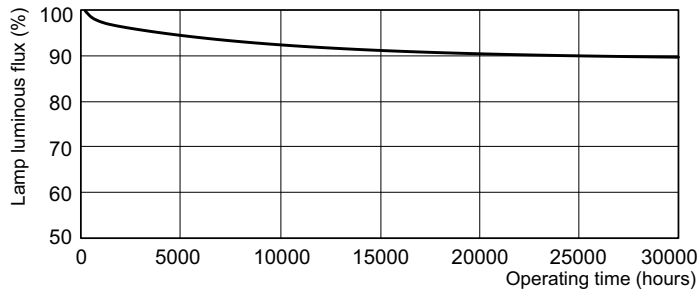

T5 High Output

F54T5/830/HO/ALTO 40PK

Philips T5 HO lamps are environmentally-responsible, ultra-slim and have extraordinary light output and longer life.

Product data

General Information	
Cap-Base	G5 [G5]
Life to 50% Failures Preheat (Nom)	30000 h
Features	HO Alto® [High Output Alto]
System Description	HO [High Output (HO)]
LSF Preheat 2000 h Rated	99 %
LSF Preheat 4000 h Rated	99 %
LSF Preheat 6000 h Rated	99 %
LSF Preheat 8000 h Rated	99 %
LSF Preheat 16000 h Rated	97 %
LSF Preheat 20000 h Rated	84 %
Light Technical	
Color Code	830 [CCT of 3000K]
Luminous Flux (Nom)	5000 lm
Luminous Flux (Rated) (Nom)	4500 lm
Color Designation	Warm White (WW)
Luminous Efficacy (@ Max Lumen, Rated) (Nom)	93 lm/W
Correlated Color Temperature (Nom)	3000 K
Luminous Efficacy (rated) (Nom)	83 lm/W
Color Rendering Index (Max)	85
Color Rendering Index (Min)	80
Color Rendering Index (Nom)	82
LLMF 2000 h Rated	96 %
LLMF 4000 h Rated	95 %

LLMF 6000 h Rated	94 %
LLMF 8000 h Rated	93 %
LLMF 12000 h Rated	92 %
LLMF 16000 h Rated	91 %
LLMF 20000 h Rated	90 %
Operating and Electrical	
Power (Rated) (Nom)	54 W
Lamp Current (Nom)	0.455 A
Temperature	
Design Temperature (Nom)	35 °C
Controls and Dimming	
Dimmable	Yes
Mechanical and Housing	
Cap-Base Information	Green [Green Base]
Bulb Shape	T5 [16 mm (T5)]
Approval and Application	
Mercury (Hg) Content (Nom)	1.4 mg
Product Data	
Order product name	54W/830 Min Bipin T5 HO ALTO UNP

Lightcolor /830

Lifetime

MASTER TL5 HO/ActiViva Life Expectancy 3 h cycle

MASTER TL5 HO/ActiViva Life Expectancy 12 h cycle

T5 High Output

Lifetime

MASTER TL5 HO/ActiViva Lumen Maintenance 3 h + 12 h cycle