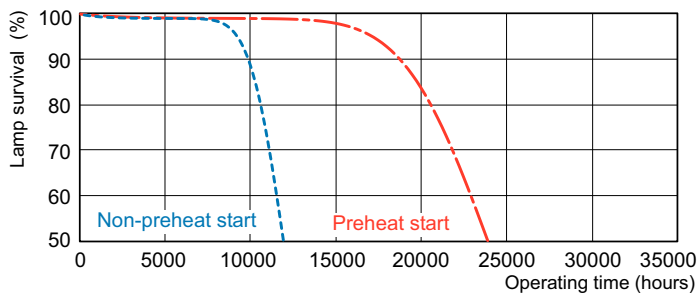

T5 Standard

F35T5/830 40PK

Philips T5 Fluorescent Lamps featuring ALTO® Lamp Technology offer increased energy savings and low toxicity in a slim profile.

Product data

General Information	
Cap-Base	G5 [G5]
Life to 50% Failures Preheat (Nom)	24000 h
Features	HE Alto® [High Efficiency Alto]
System Description	HE [High Efficiency]
LSF Preheat 2000 h Rated	99 %
LSF Preheat 4000 h Rated	99 %
LSF Preheat 6000 h Rated	99 %
LSF Preheat 8000 h Rated	99 %
LSF Preheat 16000 h Rated	97 %
LSF Preheat 20000 h Rated	84 %
Light Technical	
Color Code	830 [CCT of 3000K]
Luminous Flux (Nom)	3650 lm
Luminous Flux (Rated) (Nom)	3325 lm
Color Designation	Warm White (WW)
Luminous Efficacy (@ Max Lumen, Rated) (Nom)	105 lm/W
Correlated Color Temperature (Nom)	3000 K
Luminous Efficacy (rated) (Nom)	94 lm/W
Color Rendering Index (Max)	85
Color Rendering Index (Min)	80
Color Rendering Index (Nom)	82
LLMF 2000 h Rated	96 %
LLMF 4000 h Rated	95 %

LLMF 6000 h Rated	94 %
LLMF 8000 h Rated	93 %
LLMF 12000 h Rated	92 %
LLMF 16000 h Rated	91 %
LLMF 20000 h Rated	90 %
Operating and Electrical	
Power (Rated) (Nom)	35.5 W
Lamp Current (Nom)	0.175 A
Temperature	
Design Temperature (Nom)	35 °C
Controls and Dimming	
Dimmable	Yes
Mechanical and Housing	
Cap-Base Information	Green Plate
Bulb Shape	T5 [16 mm (T5)]
Approval and Application	
Mercury (Hg) Content (Nom)	1.4 mg
Product Data	
Order product name	F35T5/830 40PK

1

Product	D (max)	A (max)	B (max)	B (min)	C (max)
F35T5/830 40PK	17 mm	1449.0 mm	1456.1 mm	1453.7 mm	1463.2 mm

TL5 HE F35T5/830 HE Alto

Photometric data

Lightcolor /830

Lightcolor /830

Lifetime

MASTER TL5 HE Life Expectancy 3 h cycle