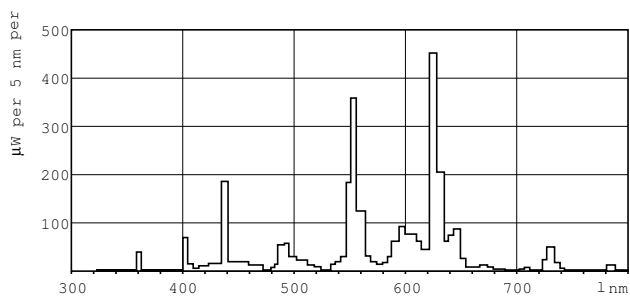

T5 Standard

F35T5/830 40PK

Philips T5 Fluorescent Lamps featuring ALTO® Lamp Technology offer increased energy savings and low toxicity in a slim profile.

Product data

General Information	
Cap-Base	G5 [G5]
Life to 50% Failures Preheat (Nom)	24000 h
Features	HE Alto® [High Efficiency Alto]
System Description	HE [High Efficiency]
LSF Preheat 2000 h Rated	99 %
LSF Preheat 4000 h Rated	99 %
LSF Preheat 6000 h Rated	99 %
LSF Preheat 8000 h Rated	99 %
LSF Preheat 16000 h Rated	97 %
LSF Preheat 20000 h Rated	84 %
Light Technical	
Color Code	830 [CCT of 3000K]
Luminous Flux (Nom)	3650 lm
Luminous Flux (Rated) (Nom)	3325 lm
Color Designation	Warm White (WW)
Luminous Efficacy (@ Max Lumen, Rated) (Nom)	105 lm/W
Correlated Color Temperature (Nom)	3000 K
Luminous Efficacy (rated) (Nom)	94 lm/W
Color Rendering Index (Max)	85
Color Rendering Index (Min)	80
Color Rendering Index (Nom)	82
LLMF 2000 h Rated	96 %
LLMF 4000 h Rated	95 %

LLMF 6000 h Rated	94 %
LLMF 8000 h Rated	93 %
LLMF 12000 h Rated	92 %
LLMF 16000 h Rated	91 %
LLMF 20000 h Rated	90 %
Operating and Electrical	
Power (Rated) (Nom)	35.5 W
Lamp Current (Nom)	0.175 A
Temperature	
Design Temperature (Nom)	35 °C
Controls and Dimming	
Dimmable	Yes
Mechanical and Housing	
Cap-Base Information	Green Plate
Bulb Shape	T5 [16 mm (T5)]
Approval and Application	
Mercury (Hg) Content (Nom)	1.4 mg
Product Data	
Order product name	F35T5/830 40PK

T5 Standard

EAN/UPC - Product	046677230883
Order code	230888
Numerator - Quantity Per Pack	1
Numerator - Packs per outer box	40

Material Nr. (12NC)	927992783022
Net Weight (Piece)	128.700 g

Dimensional drawing

1

Product	D (max)	A (max)	B (max)	B (min)	C (max)
F35T5/830 40PK	17 mm	1449.0 mm	1456.1 mm	1453.7 mm	1463.2 mm

TL5 HE F35T5/830 HE Alto

Photometric data

Lightcolor /830

Lightcolor /830

Lifetime

MASTER TL5 HE Life Expectancy 3 h cycle