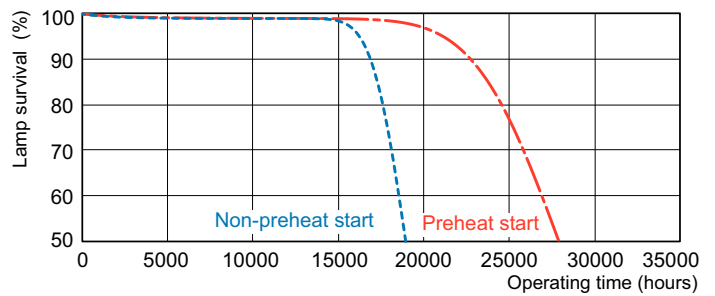

T5 Standard

F35T5/830 40PK

Philips T5 Fluorescent Lamps featuring ALTO® Lamp Technology offer increased energy savings and low toxicity in a slim profile.

Product data

General Information	
Cap-Base	G5 [G5]
Life to 50% Failures Preheat (Nom)	24000 h
Features	HE Alto® [High Efficiency Alto]
System Description	HE [High Efficiency]
LSF Preheat 2000 h Rated	99 %
LSF Preheat 4000 h Rated	99 %
LSF Preheat 6000 h Rated	99 %
LSF Preheat 8000 h Rated	99 %
LSF Preheat 16000 h Rated	97 %
LSF Preheat 20000 h Rated	84 %
Light Technical	
Color Code	830 [CCT of 3000K]
Luminous Flux (Nom)	3650 lm
Luminous Flux (Rated) (Nom)	3325 lm
Color Designation	Warm White (WW)
Luminous Efficacy (@ Max Lumen, Rated) (Nom)	105 lm/W
Correlated Color Temperature (Nom)	3000 K
Luminous Efficacy (rated) (Nom)	94 lm/W
Color Rendering Index (Max)	85
Color Rendering Index (Min)	80
Color Rendering Index (Nom)	82
LLMF 2000 h Rated	96 %
LLMF 4000 h Rated	95 %

LLMF 6000 h Rated	94 %
LLMF 8000 h Rated	93 %
LLMF 12000 h Rated	92 %
LLMF 16000 h Rated	91 %
LLMF 20000 h Rated	90 %
Operating and Electrical	
Power (Rated) (Nom)	35.5 W
Lamp Current (Nom)	0.175 A
Temperature	
Design Temperature (Nom)	35 °C
Controls and Dimming	
Dimmable	Yes
Mechanical and Housing	
Cap-Base Information	Green Plate
Bulb Shape	T5 [16 mm (T5)]
Approval and Application	
Mercury (Hg) Content (Nom)	1.4 mg
Product Data	
Order product name	F35T5/830 40PK

1

Product	D (max)	A (max)	B (max)	B (min)	C (max)
F35T5/830 40PK	17 mm	1449.0 mm	1456.1 mm	1453.7 mm	1463.2 mm

TL5 HE F35T5/830 HE Alto

Photometric data

Lightcolor /830

Lightcolor /830

Lifetime

MASTER TL5 HE Life Expectancy 3 h cycle