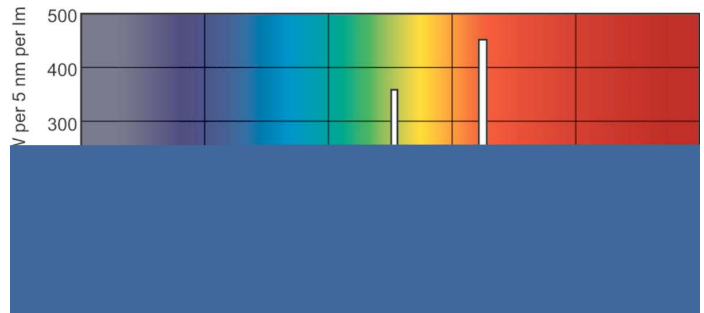

T5 Standard

F35T5/830 40PK

Philips T5 Fluorescent Lamps featuring ALTO® Lamp Technology offer increased energy savings and low toxicity in a slim profile.

Product data

General Information	
Cap-Base	G5 [G5]
Life to 50% Failures Preheat (Nom)	24000 h
Features	HE Alto® [High Efficiency Alto]
System Description	HE [High Efficiency]
LSF Preheat 2000 h Rated	99 %
LSF Preheat 4000 h Rated	99 %
LSF Preheat 6000 h Rated	99 %
LSF Preheat 8000 h Rated	99 %
LSF Preheat 16000 h Rated	97 %
LSF Preheat 20000 h Rated	84 %
Light Technical	
Color Code	830 [CCT of 3000K]
Luminous Flux (Nom)	3650 lm
Luminous Flux (Rated) (Nom)	3325 lm
Color Designation	Warm White (WW)
Luminous Efficacy (@ Max Lumen, Rated) (Nom)	105 lm/W
Correlated Color Temperature (Nom)	3000 K
Luminous Efficacy (rated) (Nom)	94 lm/W
Color Rendering Index (Max)	85
Color Rendering Index (Min)	80
Color Rendering Index (Nom)	82
LLMF 2000 h Rated	96 %
LLMF 4000 h Rated	95 %

LLMF 6000 h Rated	94 %
LLMF 8000 h Rated	93 %
LLMF 12000 h Rated	92 %
LLMF 16000 h Rated	91 %
LLMF 20000 h Rated	90 %
Operating and Electrical	
Power (Rated) (Nom)	35.5 W
Lamp Current (Nom)	0.175 A
Temperature	
Design Temperature (Nom)	35 °C
Controls and Dimming	
Dimmable	Yes
Mechanical and Housing	
Cap-Base Information	Green Plate
Bulb Shape	T5 [16 mm (T5)]
Approval and Application	
Mercury (Hg) Content (Nom)	1.4 mg
Product Data	
Order product name	F35T5/830 40PK

T5 Standard

EAN/UPC - Product	046677230883
Order code	230888
Numerator - Quantity Per Pack	1
Numerator - Packs per outer box	40

Material Nr. (12NC)	927992783022
Net Weight (Piece)	128.700 g

Dimensional drawing

1

Product	D (max)	A (max)	B (max)	B (min)	C (max)
F35T5/830 40PK	17 mm	1449.0 mm	1456.1 mm	1453.7 mm	1463.2 mm

TL5 HE F35T5/830 HE Alto

Photometric data

Lightcolor /830

Lightcolor /830

Lifetime

MASTER TL5 HE Life Expectancy 3 h cycle