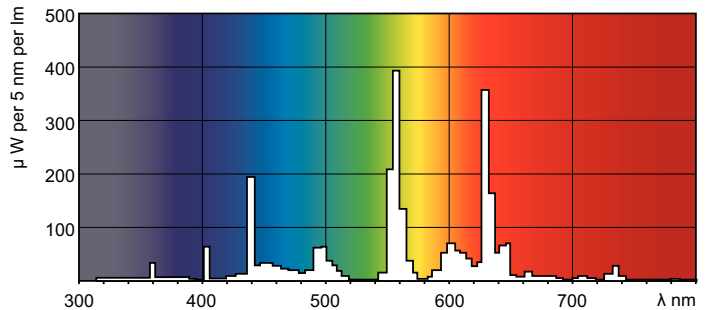

### Product data

General Information	
Cap-Base	G5 [ G5]
Life to 50% Failures Preheat (Nom)	30000 h
Features	HO Alto® [ High Output Alto]
System Description	HO [ High Output (HO)]
LSF Preheat 2000 h Rated	99 %
LSF Preheat 4000 h Rated	99 %
LSF Preheat 6000 h Rated	99 %
LSF Preheat 8000 h Rated	99 %
LSF Preheat 16000 h Rated	97 %
LSF Preheat 20000 h Rated	84 %
Light Technical	
Color Code	841 [ CCT of 4100K]
Luminous Flux (Nom)	3500 lm
Luminous Flux (Rated) (Nom)	3100 lm
Color Designation	Cool White (CW)
Luminous Efficacy (@ Max Lumen, Rated) (Nom)	92 lm/W
Correlated Color Temperature (Nom)	4100 K
Luminous Efficacy (rated) (Nom)	82 lm/W
Color Rendering Index (Max)	85
Color Rendering Index (Min)	80
Color Rendering Index (Nom)	82
LLMF 2000 h Rated	96 %
LLMF 4000 h Rated	95 %

LLMF 6000 h Rated	94 %
LLMF 8000 h Rated	93 %
LLMF 12000 h Rated	92 %
LLMF 16000 h Rated	91 %
LLMF 20000 h Rated	90 %
Operating and Electrical	
Power (Rated) (Nom)	38.0 W
Lamp Current (Nom)	0.325 A
Temperature	
Design Temperature (Nom)	35 °C
Controls and Dimming	
Dimmable	Yes
Mechanical and Housing	
Cap-Base Information	Green [ Green Base]
Bulb Shape	T5 [ 16 mm (T5)]
Approval and Application	
Mercury (Hg) Content (Nom)	1.4 mg
Product Data	
Order product name	39W/841 Min Bipin T5 HO ALTO UNP

## Photometric data

Lightcolor /840

Lightcolor /840