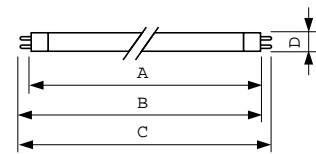

### Product data

General Information	
Cap-Base	G5 [ G5]
Life to 50% Failures Preheat (Nom)	30000 h
Features	HO Alto® [ High Output Alto]
System Description	HO [ High Output (HO)]
LSF Preheat 2000 h Rated	99 %
LSF Preheat 4000 h Rated	99 %
LSF Preheat 6000 h Rated	99 %
LSF Preheat 8000 h Rated	99 %
LSF Preheat 16000 h Rated	97 %
LSF Preheat 20000 h Rated	84 %
Light Technical	
Color Code	841 [ CCT of 4100K]
Luminous Flux (Nom)	3500 lm
Luminous Flux (Rated) (Nom)	3100 lm
Color Designation	Cool White (CW)
Luminous Efficacy (@ Max Lumen, Rated) (Nom)	92 lm/W
Correlated Color Temperature (Nom)	4100 K
Luminous Efficacy (rated) (Nom)	82 lm/W
Color Rendering Index (Max)	85
Color Rendering Index (Min)	80
Color Rendering Index (Nom)	82
LLMF 2000 h Rated	96 %
LLMF 4000 h Rated	95 %

## Dimensional drawing

Product	D (max)	A (max)	B (max)	B (min)	C (max)
39W/841 Min Bipin T5 HO	17 mm	849.0 mm	856.1 mm	853.7 mm	863.2 mm
ALTO UNP					

TL5 HO F39T5/841 HO Alto