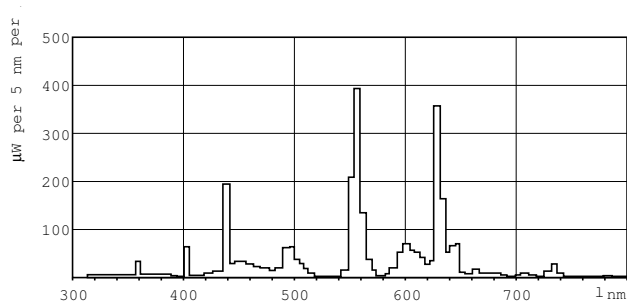

T5 High Output

EAN/UPC - Product	046677290252
Order code	290254
Numerator - Quantity Per Pack	1
Numerator - Packs per outer box	40
Material Nr. (12NC)	927992684022

Net Weight (Piece)	78.000 g
ILCOS Code	FDH-39/40/1B-L/P-G5-16/1150

Dimensional drawing

Product	D (max)	A (max)	B (max)	B (min)	C (max)
39W/841 Min Bipin T5 HO	17 mm	849.0 mm	856.1 mm	853.7 mm	863.2 mm
ALTO UNP					

TL5 HO F39T5/841 HO Alto

Photometric data

Lightcolor /840