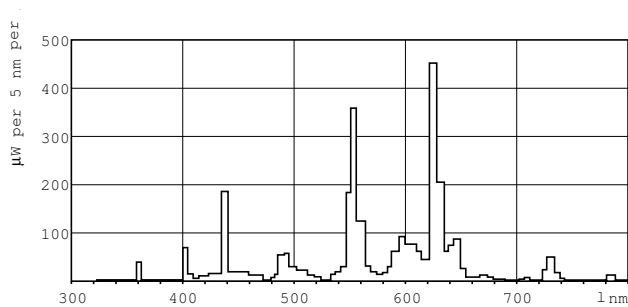

T5 High Output

EAN/UPC - Product	046677290191
Order code	290197
Numerator - Quantity Per Pack	1
Numerator - Packs per outer box	40
Material Nr. (12NC)	927992183022

Net Weight (Piece)	54.000 g
ILCOS Code	FDH-24/30/1B-L/P-G5-16/1150

Dimensional drawing

Product	D (max)	A (max)	B (max)	B (min)	C (max)
F24T5/830/HO/ALTO 40PK	17 mm	549.0 mm	556.1 mm	553.7 mm	563.2 mm

TL5 HO F24T5/830 HO Alto

Photometric data

Lightcolor /830