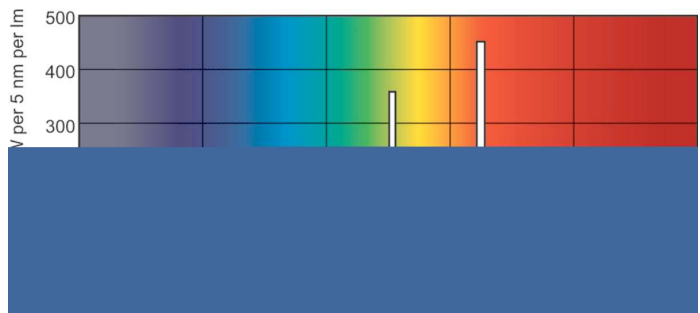

T5 High Output

EAN/UPC - Product	046677290191
Order code	290197
Numerator - Quantity Per Pack	1
Numerator - Packs per outer box	40
Material Nr. (12NC)	927992183022

Net Weight (Piece)	54.000 g
ILCOS Code	FDH-24/30/1B-L/P-G5-16/1150

Dimensional drawing

Product	D (max)	A (max)	B (max)	B (min)	C (max)
F24T5/830/HO/ALTO 40PK	17 mm	549.0 mm	556.1 mm	553.7 mm	563.2 mm

TL5 HO F24T5/830 HO Alto

Photometric data

Lightcolor /830