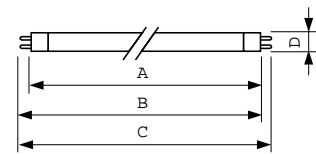

### Product data

General Information	
Cap-Base	G5 [ G5]
Life to 50% Failures Preheat (Nom)	30000 h
Features	HO Alto® [ High Output Alto]
System Description	HO [ High Output (HO)]
LSF Preheat 2000 h Rated	99 %
LSF Preheat 4000 h Rated	99 %
LSF Preheat 6000 h Rated	99 %
LSF Preheat 8000 h Rated	99 %
LSF Preheat 16000 h Rated	97 %
LSF Preheat 20000 h Rated	84 %
Light Technical	
Color Code	830 [ CCT of 3000K]
Luminous Flux (Nom)	1950 lm
Luminous Flux (Rated) (Nom)	1700 lm
Color Designation	Warm White (WW)
Luminous Efficacy (@ Max Lumen, Rated) (Nom)	87 lm/W
Correlated Color Temperature (Nom)	3000 K
Luminous Efficacy (rated) (Nom)	76 lm/W
Color Rendering Index (Max)	85
Color Rendering Index (Min)	80
Color Rendering Index (Nom)	82
LLMF 2000 h Rated	96 %
LLMF 4000 h Rated	95 %

## Dimensional drawing

Product	D (max)	A (max)	B (max)	B (min)	C (max)
F24T5/830/HO/ALTO 40PK	17 mm	549.0 mm	556.1 mm	553.7 mm	563.2 mm

TL5 HO F24T5/830 HO Alto