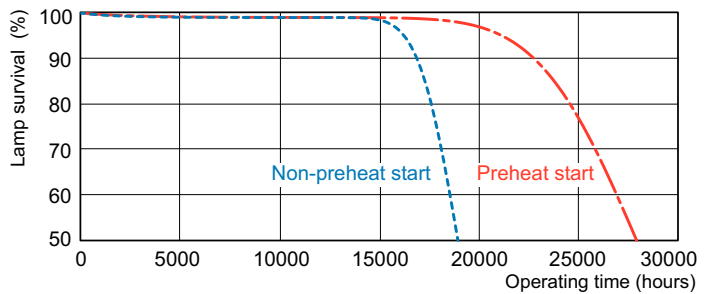

Lifetime

MASTER TL5 HO/ActiViva Life Expectancy 3 h cycle

MASTER TL5 HO/ActiViva Life Expectancy 12 h cycle