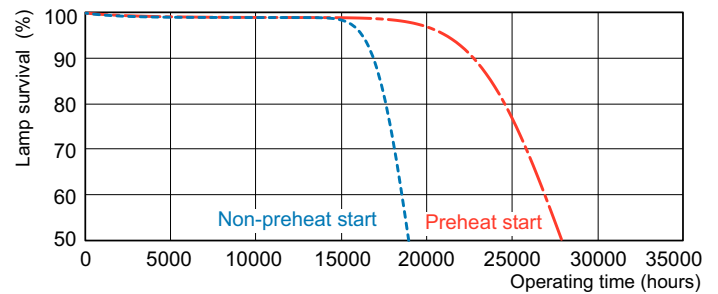

T5 Standard

F21T5/841/ALTO 40PK

Philips T5 Fluorescent Lamps featuring ALTO® Lamp Technology offer increased energy savings and low toxicity in a slim profile.

Product data

General Information	
Cap-Base	G5 [G5]
Life to 50% Failures Preheat (Nom)	24000 h
Features	HE Alto® [High Efficiency Alto]
System Description	HE [High Efficiency]
LSF Preheat 2000 h Rated	99 %
LSF Preheat 4000 h Rated	99 %
LSF Preheat 6000 h Rated	99 %
LSF Preheat 8000 h Rated	99 %
LSF Preheat 16000 h Rated	97 %
LSF Preheat 20000 h Rated	84 %
Light Technical	
Color Code	841 [CCT of 4100K]
Luminous Flux (Nom)	2100 lm
Luminous Flux (Rated) (Nom)	1850 lm
Color Designation	Cool White (CW)
Luminous Efficacy (@ Max Lumen, Rated) (Nom)	101 lm/W
Correlated Color Temperature (Nom)	4100 K
Luminous Efficacy (rated) (Nom)	90 lm/W
Color Rendering Index (Max)	85
Color Rendering Index (Min)	80
Color Rendering Index (Nom)	82
LLMF 2000 h Rated	96 %
LLMF 4000 h Rated	95 %

LLMF 6000 h Rated	94 %
LLMF 8000 h Rated	93 %
LLMF 12000 h Rated	92 %
LLMF 16000 h Rated	91 %
LLMF 20000 h Rated	90 %
Operating and Electrical	
Power (Rated) (Nom)	20.6 W
Lamp Current (Nom)	0.165 A
Temperature	
Design Temperature (Nom)	35 °C
Controls and Dimming	
Dimmable	Yes
Mechanical and Housing	
Cap-Base Information	Green [Green Base]
Bulb Shape	T5 [16 mm (T5)]
Approval and Application	
Mercury (Hg) Content (Nom)	1.4 mg
Product Data	
Order product name	F21T5/841/ALTO 40PK

Dimensional drawing

Product	D (max)	A (max)	B (max)	B (min)	C (max)
F21T5/841/ALTO 40PK	17 mm	849.0 mm	856.1 mm	853.7 mm	863.2 mm

TL5 HE F21T5/841 HE Alto

Photometric data

Lightcolor /840

Lightcolor /840

Lifetime