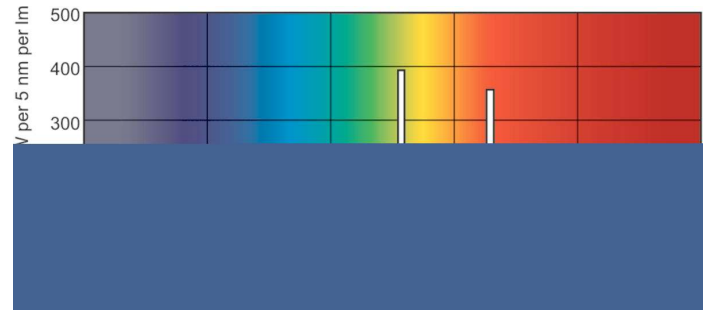

T5 Standard

F21T5/841/ALTO 40PK

Philips T5 Fluorescent Lamps featuring ALTO® Lamp Technology offer increased energy savings and low toxicity in a slim profile.

Product data

General Information	
Cap-Base	G5 [G5]
Life to 50% Failures Preheat (Nom)	24000 h
Features	HE Alto® [High Efficiency Alto]
System Description	HE [High Efficiency]
LSF Preheat 2000 h Rated	99 %
LSF Preheat 4000 h Rated	99 %
LSF Preheat 6000 h Rated	99 %
LSF Preheat 8000 h Rated	99 %
LSF Preheat 16000 h Rated	97 %
LSF Preheat 20000 h Rated	84 %
Light Technical	
Color Code	841 [CCT of 4100K]
Luminous Flux (Nom)	2100 lm
Luminous Flux (Rated) (Nom)	1850 lm
Color Designation	Cool White (CW)
Luminous Efficacy (@ Max Lumen, Rated) (Nom)	101 lm/W
Correlated Color Temperature (Nom)	4100 K
Luminous Efficacy (rated) (Nom)	90 lm/W
Color Rendering Index (Max)	85
Color Rendering Index (Min)	80
Color Rendering Index (Nom)	82
LLMF 2000 h Rated	96 %
LLMF 4000 h Rated	95 %

LLMF 6000 h Rated	94 %
LLMF 8000 h Rated	93 %
LLMF 12000 h Rated	92 %
LLMF 16000 h Rated	91 %
LLMF 20000 h Rated	90 %
Operating and Electrical	
Power (Rated) (Nom)	20.6 W
Lamp Current (Nom)	0.165 A
Temperature	
Design Temperature (Nom)	35 °C
Controls and Dimming	
Dimmable	Yes
Mechanical and Housing	
Cap-Base Information	Green [Green Base]
Bulb Shape	T5 [16 mm (T5)]
Approval and Application	
Mercury (Hg) Content (Nom)	1.4 mg
Product Data	
Order product name	F21T5/841/ALTO 40PK

T5 Standard

EAN/UPC - Product	046677230838
Order code	230839
Numerator - Quantity Per Pack	1
Numerator - Packs per outer box	40
Material Nr. (12NC)	927990884022

Net Weight (Piece)	78.000 g
ILCOS Code	FDH-21/40/1B-L/P-G5-16

Dimensional drawing

Product	D (max)	A (max)	B (max)	B (min)	C (max)
F21T5/841/ALTO 40PK	17 mm	849.0 mm	856.1 mm	853.7 mm	863.2 mm

TL5 HE F21T5/841 HE Alto

Photometric data

Lightcolor /840

Lightcolor /840

Lifetime