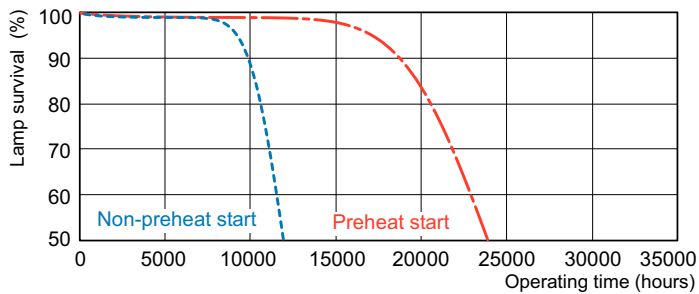

Dimensional drawing

Product	D (max)	A (max)	B (max)	B (min)	C (max)
F21T5/841/ALTO 40PK	17 mm	849.0 mm	856.1 mm	853.7 mm	863.2 mm

TL5 HE F21T5/841 HE Alto

Photometric data

Lightcolor /840

Lightcolor /840

Lifetime