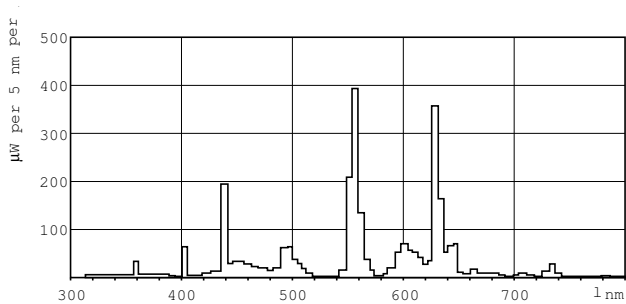

T5 Standard

F21T5/841/ALTO 40PK

Philips T5 Fluorescent Lamps featuring ALTO® Lamp Technology offer increased energy savings and low toxicity in a slim profile.

Product data

General Information	
Cap-Base	G5 [G5]
Life to 50% Failures Preheat (Nom)	24000 h
Features	HE Alto® [High Efficiency Alto]
System Description	HE [High Efficiency]
LSF Preheat 2000 h Rated	99 %
LSF Preheat 4000 h Rated	99 %
LSF Preheat 6000 h Rated	99 %
LSF Preheat 8000 h Rated	99 %
LSF Preheat 16000 h Rated	97 %
LSF Preheat 20000 h Rated	84 %
Light Technical	
Color Code	841 [CCT of 4100K]
Luminous Flux (Nom)	2100 lm
Luminous Flux (Rated) (Nom)	1850 lm
Color Designation	Cool White (CW)
Luminous Efficacy (@ Max Lumen, Rated) (Nom)	101 lm/W
Correlated Color Temperature (Nom)	4100 K
Luminous Efficacy (rated) (Nom)	90 lm/W
Color Rendering Index (Max)	85
Color Rendering Index (Min)	80
Color Rendering Index (Nom)	82
LLMF 2000 h Rated	96 %
LLMF 4000 h Rated	95 %

LLMF 6000 h Rated	94 %
LLMF 8000 h Rated	93 %
LLMF 12000 h Rated	92 %
LLMF 16000 h Rated	91 %
LLMF 20000 h Rated	90 %
Operating and Electrical	
Power (Rated) (Nom)	20.6 W
Lamp Current (Nom)	0.165 A
Temperature	
Design Temperature (Nom)	35 °C
Controls and Dimming	
Dimmable	Yes
Mechanical and Housing	
Cap-Base Information	Green [Green Base]
Bulb Shape	T5 [16 mm (T5)]
Approval and Application	
Mercury (Hg) Content (Nom)	1.4 mg
Product Data	
Order product name	F21T5/841/ALTO 40PK

T5 Standard

EAN/UPC - Product	046677230838
Order code	230839
Numerator - Quantity Per Pack	1
Numerator - Packs per outer box	40
Material Nr. (12NC)	927990884022

Net Weight (Piece)	78.000 g
ILCOS Code	FDH-21/40/1B-L/P-G5-16

Dimensional drawing

Product	D (max)	A (max)	B (max)	B (min)	C (max)
F21T5/841/ALTO 40PK	17 mm	849.0 mm	856.1 mm	853.7 mm	863.2 mm

TL5 HE F21T5/841 HE Alto

Photometric data

Lightcolor /840

Lightcolor /840

Lifetime