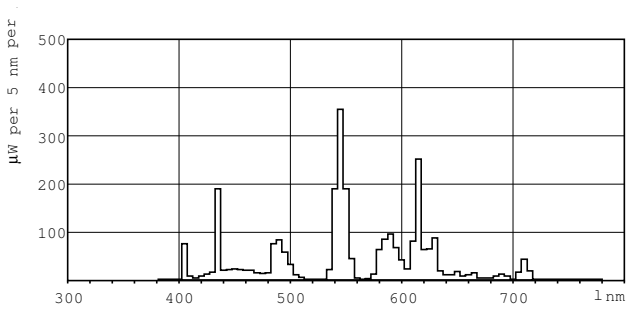

T5 Standard

F14T5/835/ALTO 40PK

Philips T5 Fluorescent Lamps featuring ALTO® Lamp Technology offer increased energy savings and low toxicity in a slim profile.

Product data

General Information	
Cap-Base	G5 [G5]
Life to 50% Failures Preheat (Nom)	24000 h
Features	HE Alto® [High Efficiency Alto]
System Description	HE [High Efficiency]
LSF Preheat 2000 h Rated	99 %
LSF Preheat 4000 h Rated	99 %
LSF Preheat 6000 h Rated	99 %
LSF Preheat 8000 h Rated	99 %
LSF Preheat 16000 h Rated	97 %
LSF Preheat 20000 h Rated	84 %
Light Technical	
Color Code	835 [CCT of 3500K]
Luminous Flux (Nom)	1350 lm
Luminous Flux (Rated) (Nom)	1200 lm
Color Designation	White (WH)
Luminous Efficacy (@ Max Lumen, Rated) (Nom)	99 lm/W
Correlated Color Temperature (Nom)	3500 K
Luminous Efficacy (rated) (Nom)	86 lm/W
Color Rendering Index (Max)	85
Color Rendering Index (Min)	80
Color Rendering Index (Nom)	82
LLMF 2000 h Rated	96 %
LLMF 4000 h Rated	95 %

Numerator - Packs per outer box	40
Material Nr. (12NC)	927990483522
Net Weight (Piece)	54.000 g
ILCOS Code	FDH-14/35/1B-L/P-G5-16

Dimensional drawing

Product	D (max)	A (max)	B (max)	B (min)	C (max)
14W/835 Min Bipin T5 HE	17 mm	549.0 mm	556.1 mm	553.7 mm	563.2 mm
ALTO UNP/40					

TL5 HE F14T5/835 HE Alto

Photometric data

Lightcolor /835

Lightcolor /835

Lifetime

MASTER TL5 HE Life Expectancy 3 h cycle

MASTER TL5 HE Life Expectancy 12 h cycle

T5 Standard