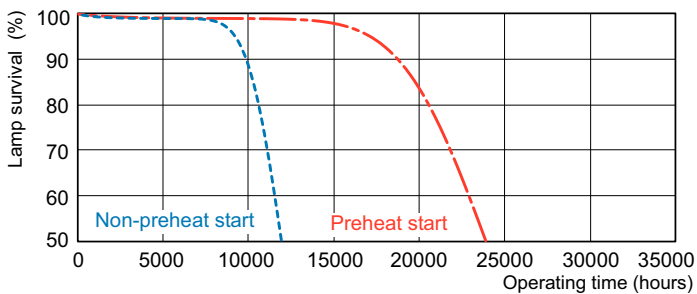

TL5 HE F14T5/835 HE Alto

Photometric data

Lightcolor /835

Lightcolor /835

Lifetime

MASTER TL5 HE Life Expectancy 3 h cycle

MASTER TL5 HE Life Expectancy 12 h cycle

T5 Standard