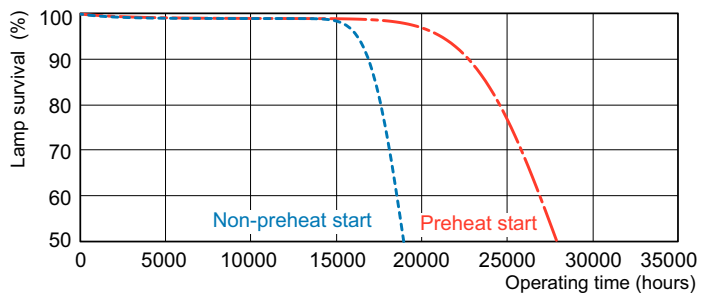

TL5 HE F14T5/835 HE Alto

Photometric data

Lightcolor /835

Lightcolor /835

Lifetime

MASTER TL5 HE Life Expectancy 3 h cycle

MASTER TL5 HE Life Expectancy 12 h cycle

T5 Standard