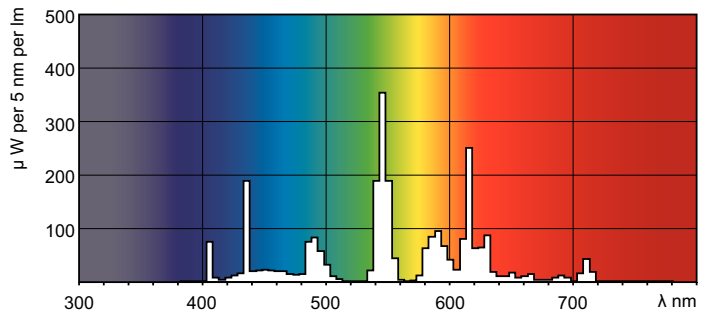

T5 Standard

F14T5/835/ALTO 40PK

Philips T5 Fluorescent Lamps featuring ALTO® Lamp Technology offer increased energy savings and low toxicity in a slim profile.

Product data

General Information	
Cap-Base	G5 [G5]
Life to 50% Failures Preheat (Nom)	24000 h
Features	HE Alto® [High Efficiency Alto]
System Description	HE [High Efficiency]
LSF Preheat 2000 h Rated	99 %
LSF Preheat 4000 h Rated	99 %
LSF Preheat 6000 h Rated	99 %
LSF Preheat 8000 h Rated	99 %
LSF Preheat 16000 h Rated	97 %
LSF Preheat 20000 h Rated	84 %
Light Technical	
Color Code	835 [CCT of 3500K]
Luminous Flux (Nom)	1350 lm
Luminous Flux (Rated) (Nom)	1200 lm
Color Designation	White (WH)
Luminous Efficacy (@ Max Lumen, Rated) (Nom)	99 lm/W
Correlated Color Temperature (Nom)	3500 K
Luminous Efficacy (rated) (Nom)	86 lm/W
Color Rendering Index (Max)	85
Color Rendering Index (Min)	80
Color Rendering Index (Nom)	82
LLMF 2000 h Rated	96 %
LLMF 4000 h Rated	95 %

TL5 HE F14T5/835 HE Alto

Photometric data

Lightcolor /835

Lightcolor /835

Lifetime

MASTER TL5 HE Life Expectancy 3 h cycle

MASTER TL5 HE Life Expectancy 12 h cycle

T5 Standard