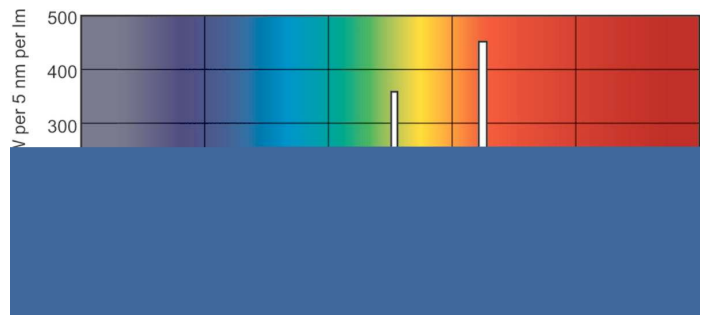

T5 Standard

F14T5/830/ALTO 40PK

Philips T5 Fluorescent Lamps featuring ALTO® Lamp Technology offer increased energy savings and low toxicity in a slim profile.

Product data

General information	
Cap-Base	G5 [G5]
Life to 50% Failures Preheat (Nom)	24000 h
Features	HE Alto® [High Efficiency Alto]
System Description	HE [High Efficiency]
LSF Preheat 2000 h Rated	99 %
LSF Preheat 4000 h Rated	99 %
LSF Preheat 6000 h Rated	99 %
LSF Preheat 8000 h Rated	99 %
LSF Preheat 16000 h Rated	97 %
LSF Preheat 20000 h Rated	84 %
Light technical	
Color Code	830 [CCT of 3000K]
Luminous Flux (Nom)	1350 lm
Luminous Flux (Rated) (Nom)	1200 lm
Color Designation	Warm White (WW)
Luminous Efficacy (@ Max Lumen, Rated) (Nom)	99 lm/W
Correlated Color Temperature (Nom)	3000 K
Luminous Efficacy (rated) (Nom)	86 lm/W
Color Rendering Index (Max)	85
Color Rendering Index (Min)	80
Color Rendering Index (Nom)	82
LLMF 2000 h Rated	96 %

Numerator - Packs per outer box	40
Material Nr. (12NC)	927990483022
Net Weight (Piece)	54.000 g
ILCOS Code	FDH-14/30/1B-L/P-G5-16

Dimensional drawing

Product	D (max)	A (max)	B (max)	B (min)	C (max)
14W/830 Min Bipin T5 HE	17 mm	549.0 mm	556.1 mm	553.7 mm	563.2 mm
ALTO UNP/40					

14W/830 Min Bipin T5 HE ALTO UNP/40

Photometric data

Lightcolor /830

Lightcolor /830

Lifetime

MASTER TL5 HE Life Expectancy 3 h cycle

MASTER TL5 HE Life Expectancy 12 h cycle

T5 Standard