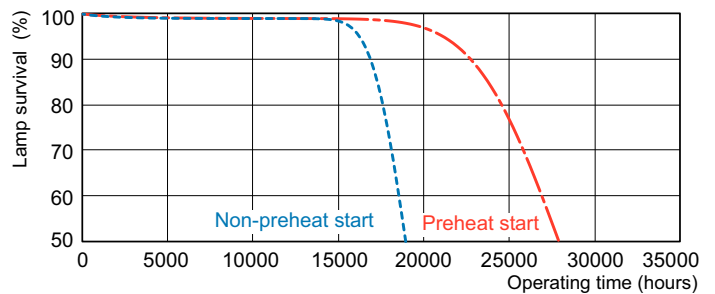

14W/830 Min Bipin T5 HE ALTO UNP/40

Photometric data

Lightcolor /830

Lightcolor /830

Lifetime

MASTER TL5 HE Life Expectancy 3 h cycle

MASTER TL5 HE Life Expectancy 12 h cycle

T5 Standard