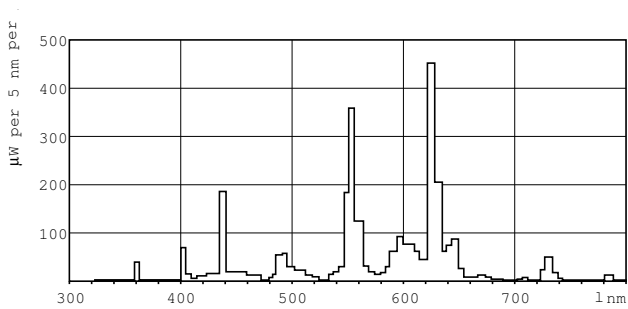

T5 Standard

F14T5/830/ALTO 40PK

Philips T5 Fluorescent Lamps featuring ALTO® Lamp Technology offer increased energy savings and low toxicity in a slim profile.

Product data

General information	
Cap-Base	G5 [G5]
Life to 50% Failures Preheat (Nom)	24000 h
Features	HE Alto® [High Efficiency Alto]
System Description	HE [High Efficiency]
LSF Preheat 2000 h Rated	99 %
LSF Preheat 4000 h Rated	99 %
LSF Preheat 6000 h Rated	99 %
LSF Preheat 8000 h Rated	99 %
LSF Preheat 16000 h Rated	97 %
LSF Preheat 20000 h Rated	84 %
Light technical	
Color Code	830 [CCT of 3000K]
Luminous Flux (Nom)	1350 lm
Luminous Flux (Rated) (Nom)	1200 lm
Color Designation	Warm White (WW)
Luminous Efficacy (@ Max Lumen, Rated) (Nom)	99 lm/W
Correlated Color Temperature (Nom)	3000 K
Luminous Efficacy (rated) (Nom)	86 lm/W
Color Rendering Index (Max)	85
Color Rendering Index (Min)	80
Color Rendering Index (Nom)	82
LLMF 2000 h Rated	96 %

Numerator - Packs per outer box	40
Material Nr. (12NC)	927990483022
Net Weight (Piece)	54.000 g
ILCOS Code	FDH-14/30/1B-L/P-G5-16

Dimensional drawing

Product	D (max)	A (max)	B (max)	B (min)	C (max)
14W/830 Min Bipin T5 HE	17 mm	549.0 mm	556.1 mm	553.7 mm	563.2 mm
ALTO UNP/40					

14W/830 Min Bipin T5 HE ALTO UNP/40

Photometric data

Lightcolor /830

Lightcolor /830

Lifetime

MASTER TL5 HE Life Expectancy 3 h cycle

MASTER TL5 HE Life Expectancy 12 h cycle

T5 Standard