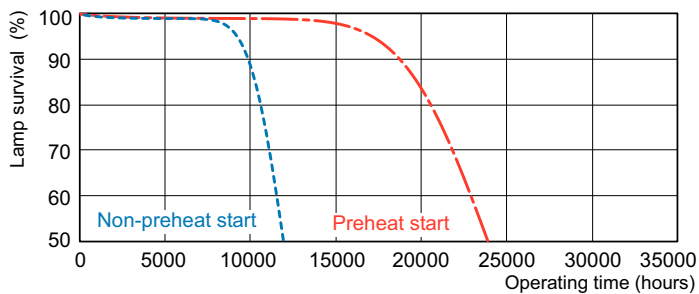

14W/830 Min Bipin T5 HE ALTO UNP/40

Photometric data

Lightcolor /830

Lightcolor /830

Lifetime

MASTER TL5 HE Life Expectancy 3 h cycle

MASTER TL5 HE Life Expectancy 12 h cycle

T5 Standard