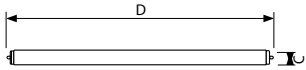

High Output T12

Dimensional drawing

Product

F96T12/DX ALTO 15PK

F96T12 75W/57 ALTO