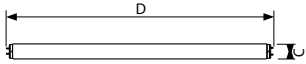

Rapid Start T12

Dimensional drawing

Product

F30T12/CW/RS ALTO 30PK

F30T12/33 RS 36 ALTO