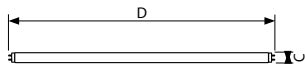

Energy Advantage T8

Dimensional drawing

Product

F32T8/ADV841/XEW/ALTO 25W 30PK

F32T8 25W/842 XEW ALTO ES