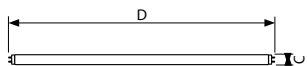

Energy Advantage T8

Dimensional drawing

Product

F32T8/ADV835/XEW/ALTO 25W 30PK

F32T8 25W/836 XEW ALTO ES