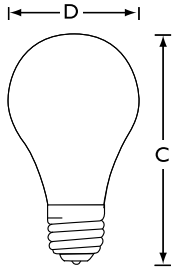

Colors

60A/AGRO 120V 12/1

Philips Family of Colored A19 bulbs are ideal for holiday, party or special effects lighting.

Product data

General Information	
Cap-Base	E26 [Single Contact Medium Screw]
Operating Position	Universal [Universal]
Main Application	General Lighting (G)
Gas Filling	Gas
Life with 3 Hour Per Day Use	0.9 a
Footnote Incandescent 1	Exclusive to Philips Lighting Company.
Rated Lifetime (Hours)	1000 h
Light Technical	
Luminous Flux (Nom)	795 lm
Operating and Electrical	
Power (Rated) (Nom)	60 W
Voltage (Nom)	120 V
Mechanical and Housing	
Bulb Finish	Softone Pink

Cap-Base Information	Aluminum [Aluminum Base]
Filament Shape	CC6 [Straight]
Bulb Shape	A19 [A19 (A19)]
Approval and Application	
Estimated Energy Cost Per Year	7.23 \$
Product Data	
Order product name	60A/AGRO 120V 12/1
EAN/UPC - Product	046677103163
Order code	151829
Numerator - Quantity Per Pack	1
Numerator - Packs per outer box	12
Material Nr. (12NC)	925279036306
Net Weight (Piece)	0.032 kg

Colors

Dimensional drawing

A19

Std 60W E26 120V A19 SO-RO

Product	D	C (max)
60A/AGRO 120V 12/1	2.375 in	4.188 in