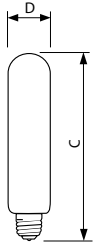

Sign

BC-25T10/CL

Philips Sign bulbs provide the perfect light for dramatic accents and display lighting that is great for hard to reach signs, indoors and out.

Product data

General Information	
Cap-Base	E26 [Single Contact Medium Screw]
Operating Position	Universal [Universal]
Main Application	Showcase
Gas Filling	Vacuum
Rated Lifetime (Hours)	1500 h
Light Technical	
Luminous Flux (Nom)	200 lm
Operating and Electrical	
Power (Rated) (Nom)	25 W
Voltage (Nom)	120 V
Mechanical and Housing	
Bulb Finish	Clear

Cap-Base Information	Brass [Brass Base]
Filament Shape	C-8
Bulb Shape	T10 [T10]
Product Data	
Order product name	BC-25T10/CL
EAN/UPC - Product	067805125192
Order code	615344
Numerator - Quantity Per Pack	1
Numerator - Packs per outer box	12
Material Nr. (12NC)	925195136301
Net Weight (Piece)	0.030 kg

Sign

Dimensional drawing

Product

BC-25T10/CL

25W E26 120V T10 CL