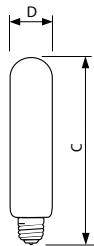

Appliance

BC-40T10/CL

The Philips Appliance bulb provides the perfect option to light your refrigerator, oven and other household appliances.

Product data

General Information	
Cap-Base	E26 [Single Contact Medium Screw]
Operating Position	Universal [Universal]
Main Application	Showcase
Gas Filling	Vacuum
Rated Lifetime (Hours)	1500 h
Light Technical	
Luminous Flux (Nom)	280 lm
Operating and Electrical	
Power (Rated) (Nom)	40 W
Voltage (Nom)	120 V
Mechanical and Housing	
Bulb Finish	Clear

Cap-Base Information	Brass [Brass Base]
Filament Shape	C-8
Bulb Shape	T10 [T10]
Product Data	
Order product name	BC-40T10/CL
EAN/UPC - Product	067805126731
Order code	694950
Numerator - Quantity Per Pack	1
Numerator - Packs per outer box	12
Material Nr. (12NC)	925194836301
Net Weight (Piece)	0.030 kg

Appliance

Dimensional drawing

Product

BC-40T10/CL

40W E26 120V T10 C-8 CL