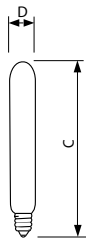

### Product data

General Information	
Cap-Base	E17 [ Intermediate Screw]
Operating Position	Universal [ Universal]
Main Application	Exit Sign
Gas Filling	Gas
Rated Lifetime (Hours)	1500 h
Light Technical	
Luminous Flux (Nom)	400 lm
Operating and Electrical	
Power (Rated) (Nom)	40 W
Voltage (Nom)	120 V
Mechanical and Housing	
Bulb Finish	Clear

Cap-Base Information	Brass [ Brass Base]
Filament Shape	C-8
Bulb Shape	T6 1/2
Product Data	
Order product name	BC40T8N/CL 24PK
EAN/UPC - Product	046677128463
Order code	128462
Numerator - Quantity Per Pack	1
Numerator - Packs per outer box	24
Material Nr. (12NC)	925172536301
Net Weight (Piece)	0.009 kg

## Dimensional drawing