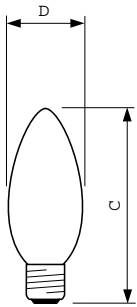

Product data

General Information	
Cap-Base	E26 [Single Contact Medium Screw]
Operating Position	Base Down +/- 90 D [Base Down +/- 90 D]
Main Application	Decorative
Gas Filling	Gas
Rated Lifetime (Hours)	2000 h

Light Technical	
Luminous Flux (Nom)	266 lm

Operating and Electrical	
Power (Rated) (Nom)	40 W
Voltage (Nom)	120 V

Mechanical and Housing	
Bulb Finish	Clear

Cap-Base Information	Brass [Brass Base]
Filament Shape	C-7A [Ring]
Bulb Shape	B13 [B13 (B13)]

Product Data	
Order product name	BC40ETC/D/LL 6/2PK
EAN/UPC - Product	50046677129267
Order code	129262
Numerator - Quantity Per Pack	1
Numerator - Packs per outer box	6
Material Nr. (12NC)	925169736301
Net Weight (Piece)	0.020 kg

DuraMax Deco Blunt Tip

Dimensional drawing

Product

BC40ETC/D/LL 6/2PK

40W E26 120V B13 CL