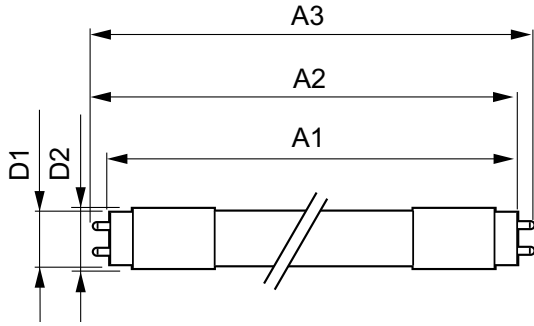

Application

- Office, education, retail and healthcare
- Parking, industry and warehouse

MasterConnect T8

Versions

Medium Bi-Pin Fluorescent Tube,
double-ended

Medium Bi-Pin Fluorescent Tube,
double-ended

Dimensional drawing

Product	D1	D2	A1	A2	A3
14T8/48-835/IF20/MC IA 10/1	25.7 mm	26.3 mm	1198 mm	1205 mm	1212 mm
14T8/48-840/IF21/MC IA 10/1	25.7 mm	26.3 mm	1198 mm	1205 mm	1212 mm
14T8/48-850/IF21/MC IA 10/1	25.7 mm	26.3 mm	1198 mm	1205 mm	1212 mm
14.5T8/48-835/MF20/MC IA 10/1	25.7 mm	28 mm	1198 mm	1205 mm	1212 mm
14.5T8/48-840/MF21/MC IA 10/1	25.7 mm	28 mm	1198 mm	1205 mm	1212 mm
14.5T8/48-850/MF21/MC IA 10/1	25.7 mm	28 mm	1198 mm	1205 mm	1212 mm