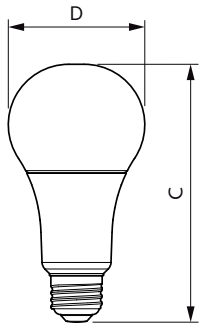

Application

- Hotels/Motels
- Residential & Assisted Living

LED 3-Way

Versions

Single Contact Medium Screw A21
(A21) Frosted

Dimensional drawing

Product	D	C
14A21/LED/927/P/E26/3WAY ND 4/1FB T20	70.6 mm	133.1 mm