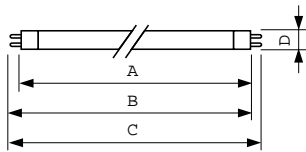

Application

- Ideal for medium-bay and high-bay retail and industrial applications.

T5 High Output

Versions

G5, T5

Dimensional drawing

Product	D (max)	A (max)	B (max)	B (min)	C (max)
F24T5/830/HO/ALTO 40PK	17 mm	549.0 mm	556.1 mm	553.7 mm	563.2 mm
24W/835 Min Bipin T5 HO ALTO UNP	17 mm	549.0 mm	556.1 mm	553.7 mm	563.2 mm
24W/841 Min Bipin T5 HO ALTO UNP	17 mm	549.0 mm	556.1 mm	553.7 mm	563.2 mm
39W/830 Min Bipin T5 HO ALTO UNP	17 mm	849.0 mm	856.1 mm	853.7 mm	863.2 mm
39W/835 Min Bipin T5 HO ALTO UNP	17 mm	849.0 mm	856.1 mm	853.7 mm	863.2 mm
39W/841 Min Bipin T5 HO ALTO UNP	17 mm	849.0 mm	856.1 mm	853.7 mm	863.2 mm
54W/830 Min Bipin T5 HO ALTO UNP	17 mm	1149.0 mm	1156.1 mm	1153.7 mm	1163.2 mm
54W/835 Min Bipin T5 HO ALTO UNP	17 mm	1149.0 mm	1156.1 mm	1153.7 mm	1163.2 mm
54W/840 Min Bipin T5 HO ALTO UNP	17 mm	1149.0 mm	1156.1 mm	1153.7 mm	1163.2 mm
F54T5/850/HO/ALTO 40PK	17 mm	1149.0 mm	1156.1 mm	1153.7 mm	1163.2 mm
F54T5/865/HO/ALTO 40PK	17 mm	1149.0 mm	1156.1 mm	1153.7 mm	1163.2 mm