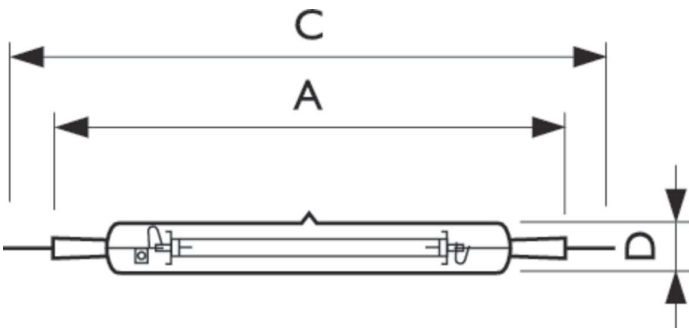

Features

- Clear tubular outer bulb
- Ceramic discharge tube with Philips Integrated Antenna (PIA) for a long and reliable lifetime
- Advanced getter ensures high growthlight maintenance and few early failures
- "GreenPower" concept with optimized micromol output (growth light)
- "Plus" concept with high efficacy translated into high light output
- "Agro" concept with optimized light spectrum

Application

- Horticultural applications, plant irradiation, assimilation lighting

Warnings and Safety

- A lamp breaking is extremely unlikely to have any impact on your health. If a lamp breaks, ventilate the room for 30 minutes and remove the parts, preferably with gloves. Put them in a sealed plastic bag and take it to your local waste facilities for recycling. Do not use a vacuum cleaner.

Versions

GreenPower, 1000W

Dimensional drawing

Product	D (max)	Ø	C (max)	A
HPS AGRO Plus 1000W DE EL 1CT/12	33.5 mm	147 mm	394 mm	325 mm