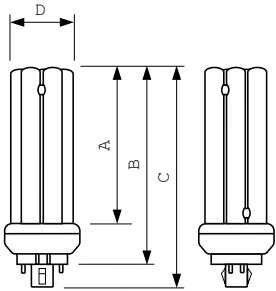

Application

- Ideal for applications requiring maximum energy savings

PL-T Triple 4-Pin Base Energy Advantage

Versions

32W, GX24q-3, 4P

42W, GX24q-4, 4P

Dimensional drawing

Product	D (max)	B (max)	C (max)
PL-T 32W/835/XEW/A/4P/ALTO 27W	41.0 mm	123.0 mm	138.7 mm

Product	D (max)	B (max)	C (max)
PL-T 42W/835/XEW/A/4P/ALTO 33W	41.0 mm	145.0 mm	160.7 mm

PL-T Triple 4-Pin Base Energy Advantage

Approval and Application

Mercury (Hg) Content (Nom) 1.4 mg

Controls and Dimming